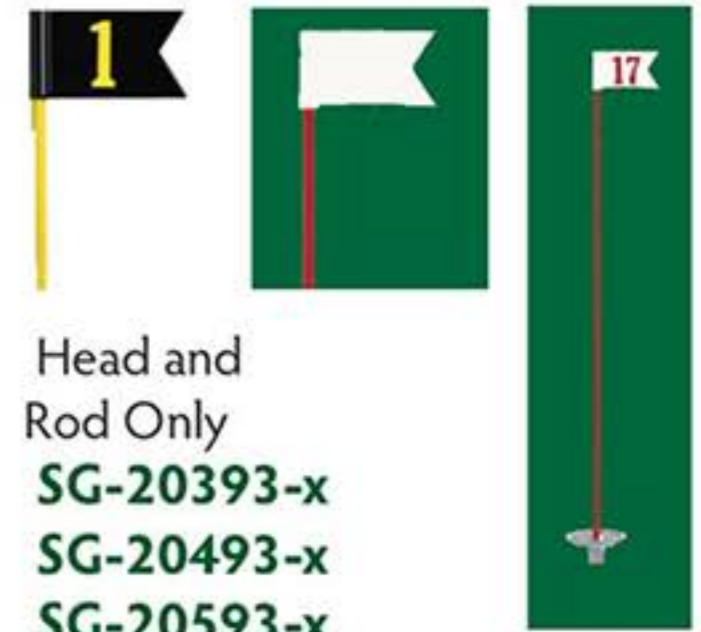

Numbered Practice Green Pennant Sets

- Classic, one-piece rigid plastic head, plastic base and 28" fiberglass rod.
- Order Individually or as a set of nine.
- Available plain with no number. Add "-P" to part #.
- Specify hole numbers when ordering single flags (-x).

	Set 1-9 w/rod & base	Set 10-18 w/rod & base	Single Unit w/rod & base	Head and Rod Only
White Head/Red Rod	SG-20391	SG-20390	SG-20392-x	SG-20393-x
White Head/Green Rod	SG-20491	SG-20490	SG-20492-x	SG-20493-x
Black Head/Yellow Rod	SG-20591	SG-20590	SG-20592-x	SG-20593-x
	$244.00	$244.00	$27.00	$20.00

Numbered Practice Green Flag Sets

- Premium nylon 5½" x 8" tubelock Flags
- 28" rod with base
- Order Individually or as a set of nine
- Specify hole numbers when ordering single flags (-x)