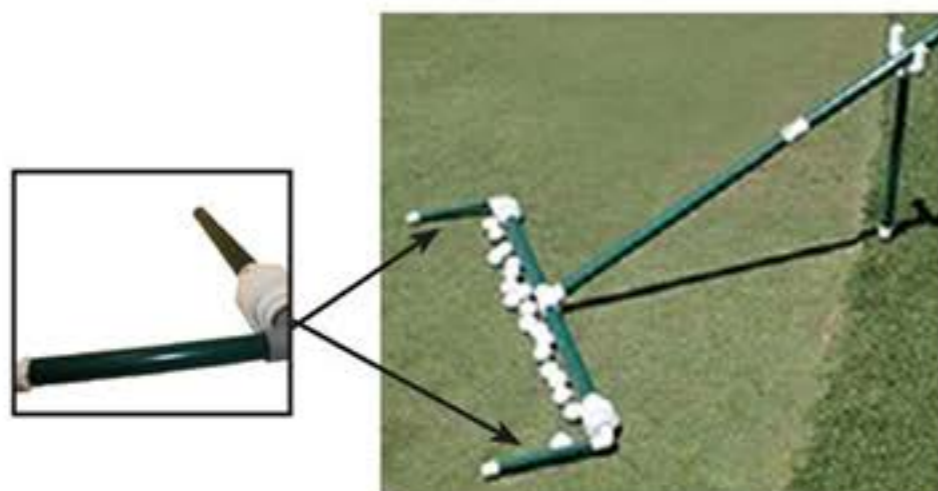

Scorpion Ball Pusher w/Rollers

- Rollers help this ball pusher glide across the green
- Constructed from durable PVC
- Comes with a sturdy PVC stand

HA-001 Ball Pusher w/stand $189.00