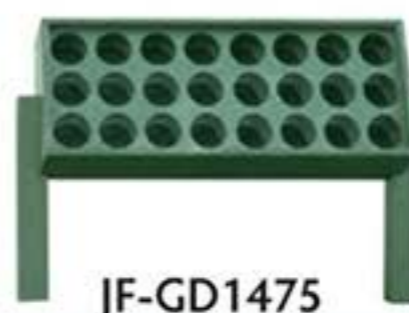

### Divot Mix Bottle Holder

Holds bottom fill bottles.

**JF-GD1600** Single, Holds 15 1qt bottles \$ 659.00

**JF-GD1650** Double, Holds 30 1qt bottles \$1225.00

JF-GD1480-01

JF-GD1600

JF-GD1650

JF-GD1475