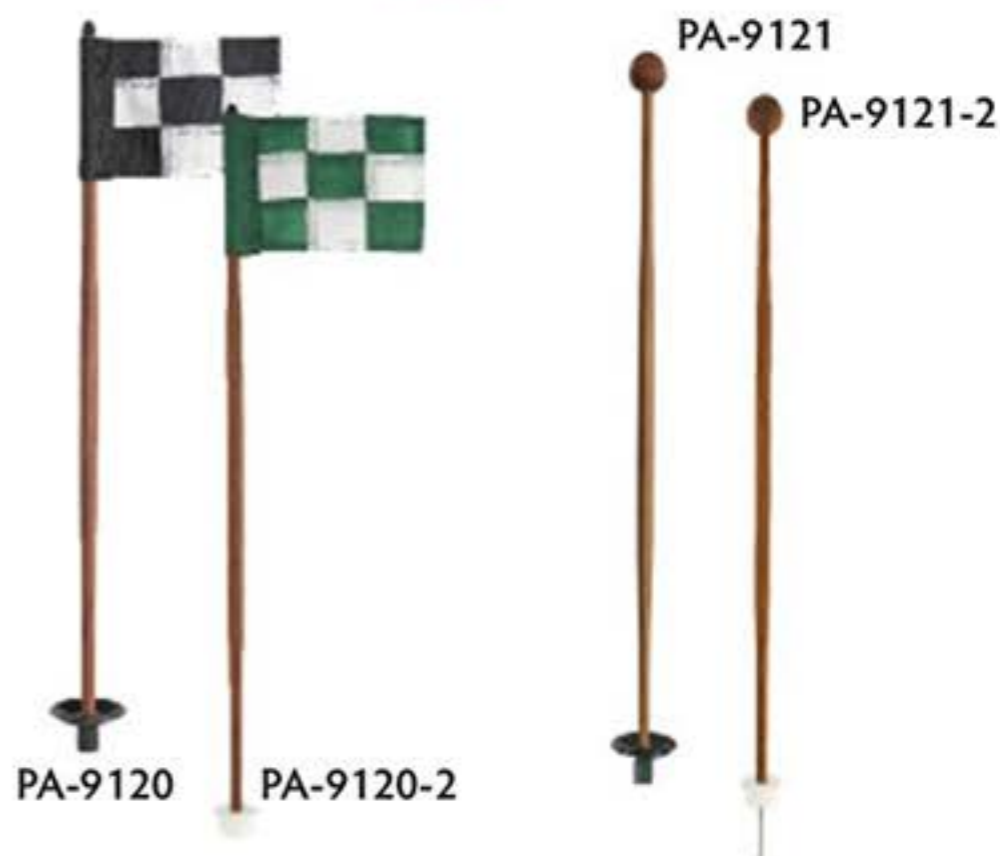

Individual Natural Wood Practice Green Marker

Combine with any Jr. Flag (sold separately)

PA-9120	Wood Marker	$75.00
PA-9120-2	Cupless Marker	$69.00

Individual Wooden Knob Practice Green Marker

The permanently fixed knob makes a flag unnecessary.

PA-9121	Wooden Knob Marker	$86.00
PA-9121-2	Cupless Marker	$80.00

Optional Wooden Knob for Natural Wood Practice Green Marker

Easier to grasp, keeps flags cleaner
Works with PA-9120 and PA-9120-2

PA-9098-9	Pkg of 9	$64.00