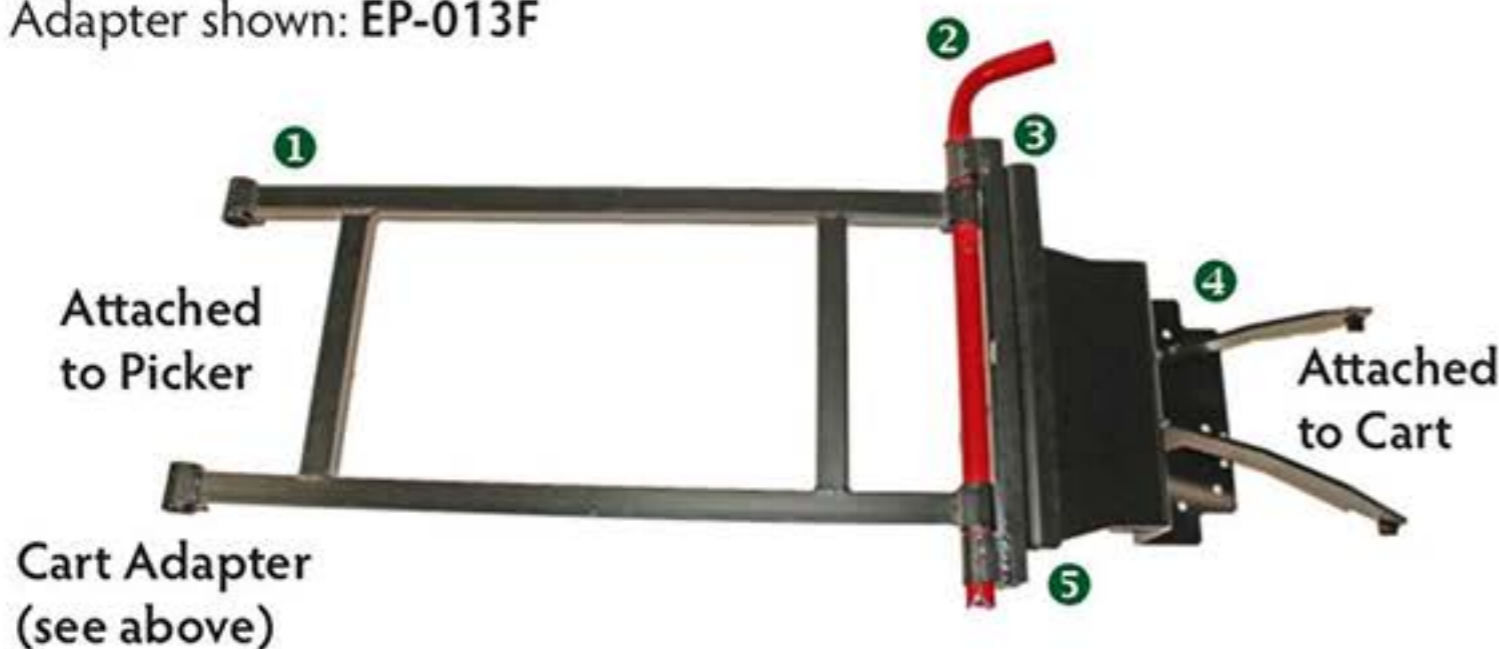

### John Deere Gator Adapters

**EP-040A \$475.00**

John Deere Gator Adapter thru 2005

### Hitch Components

Our Light Touch Range Picker features a sliding hitch pin allowing for easy attachment or removal from any cart.

Adapter shown: EP-013F

- ① **EP-002 \$325.00**  
Power Hitch
- ② **EP-005 \$59.00**  
Hitch Pin
- ③ **EP-003 \$129.95**  
Hitch Adapter
- ④ Adapter  
(see above for pricing)
- ⑤ **EP-005L \$7.95**  
Locking Pin