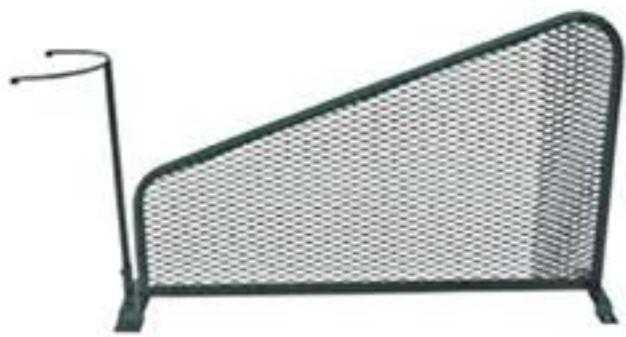

# TEE DIVIDERS/BAG DROP AREA RACKS

Shown with optional bag stand

## Metal Tee Divider

Sloped 5' long tee divider with a Powder Coated Finish. Can be mounted in grass or on a cement tee line. (hardware not included). Constructed from 1" tubular steel with expanded metal mesh. 54"L x 34"H