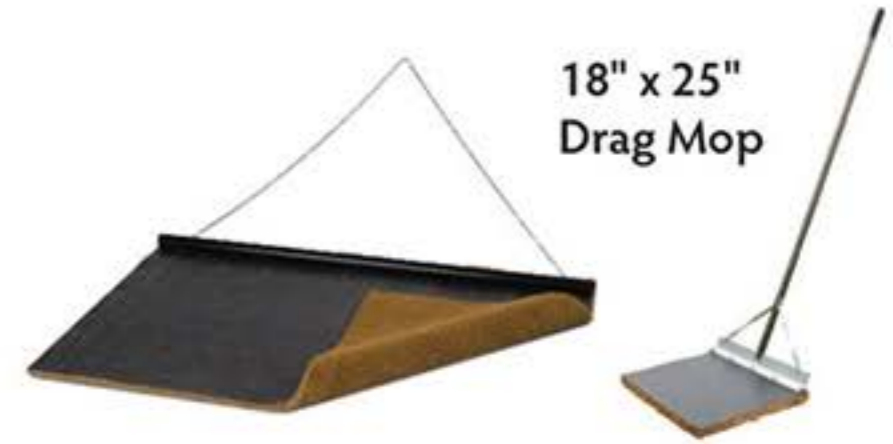

## Coco Fiber Drag Mat

- Spreads top dressing with a soft, smooth touch
- 9" chain hooks up to any vehicle
- 1¼" fibers bonded to solid vinyl reinforced backing

<b>SG-53050</b>	3' Long x 5' Wide, 35lbs	<b>\$682.00</b>
<b>SG-53000</b>	4' Long x 6½' Wide, 65lbs	<b>\$865.00</b>
<b>SG-53060</b>	Drag Mop w/66" Aluminum Handle	<b>\$260.00</b>