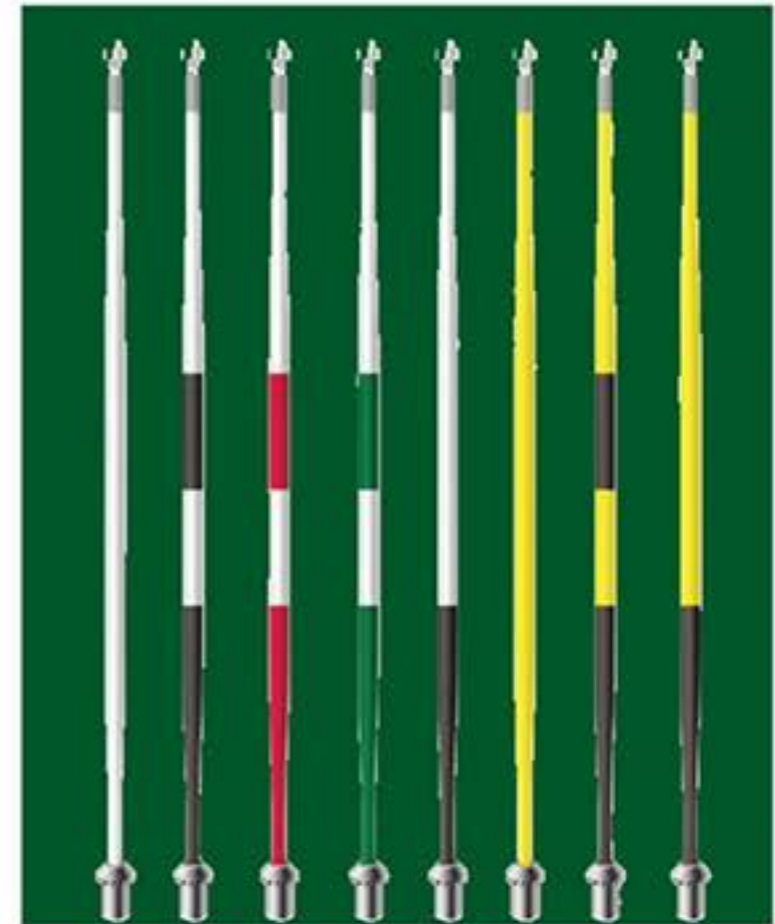

TAPERED TOURNAMENT FLAGSTICKS

Remarkable strength, visibility and wind resistance.

Tapered from a 3/4" diameter center to 1/2" at the ends. Includes Smart-Fit ferrule.

Tournament Flagstick

7' 6"

White-Individual

SG-26300

Yellow-Individual

SG-26310

Each $63.00

White/Black British Stripes-Individual

SG-26301

White/Red British Stripes-Individual

SG-26302

White/Green British Stripes-Individual

SG-26303

Yellow/Black British Stripes-Individual

SG-26311

White w/30" Black Bottom-Individual

SG-26314

Yellow w/30" Black Bottom-Individual

SG-26304

Each $69.00