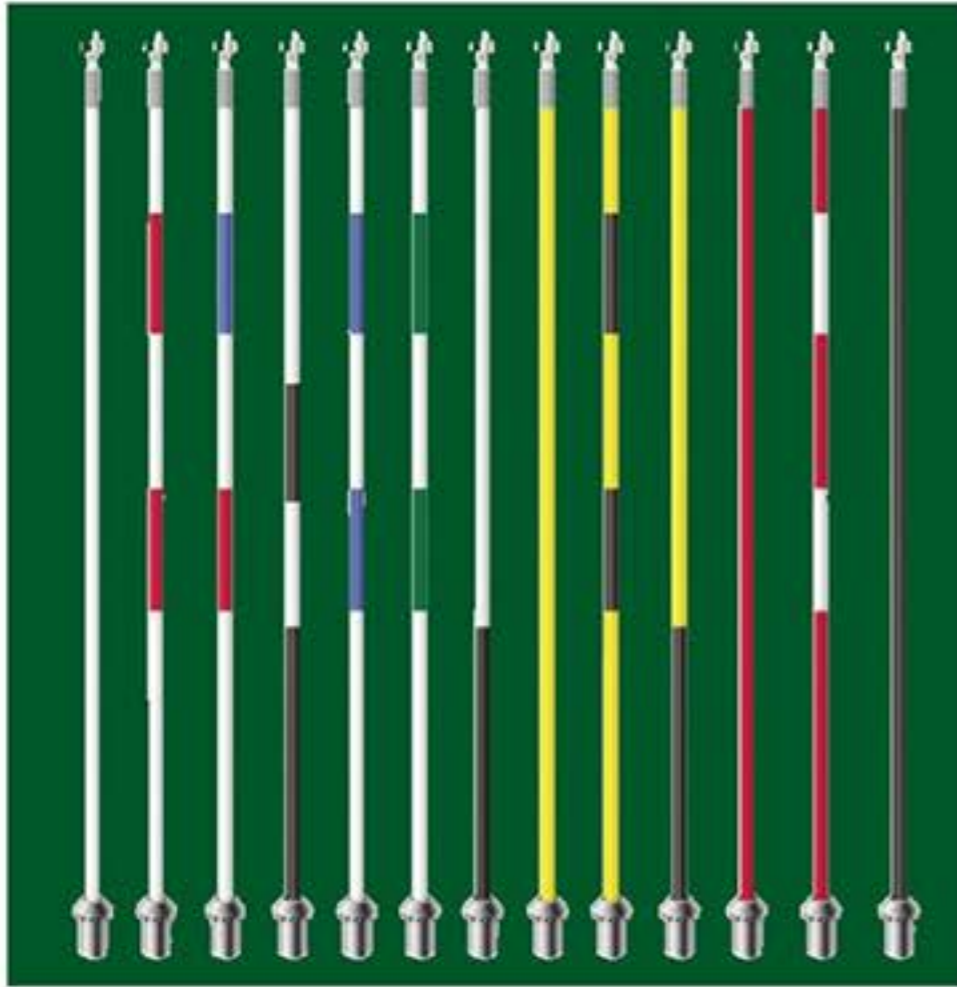

FLAGSTICKS

Royaline™ Flagsticks

Ultra-strong, resilient, solid fiberglass construction. Includes Smart-Fit ferrule.

1/2" Tournament Flagstick

- White-Individual
- Yellow-Individual
- Red-Individual
- Black-Individual

5'

SG-26995

Each $23.00

7' 6"

- SG-26100
- SG-26110
- SG-26120
- SG-26130

$26.00

8'

- SG-26998
- SG-26988

$29.00

10'

- SG-26990
- SG-26980

$30.00

1/2" Tournament Flagstick

- White w/2 Black Stripes- Individual
- White w/ Blue & Red Stripes- Individual
- White w/2 Black Stripes- Individual
- White w/2 Blue Stripes- Individual
- White w/2 Green - Individual
- Yellow w/2 Black Stripes- Individual
- Red w/2 White Stripes- Individual
- White w/30" Black Bottom-Individual
- Yellow w/30" Black Bottom-Individual

Each

5'

SG-26915

$28.00

7' 6"

- SG-26101
- SG-26102
- SG-26103
- SG-26104
- SG-26105
- SG-26111
- SG-26121
- SG-26106
- SG-26112

$29.00

Special shipping required on 10' flagsticks.