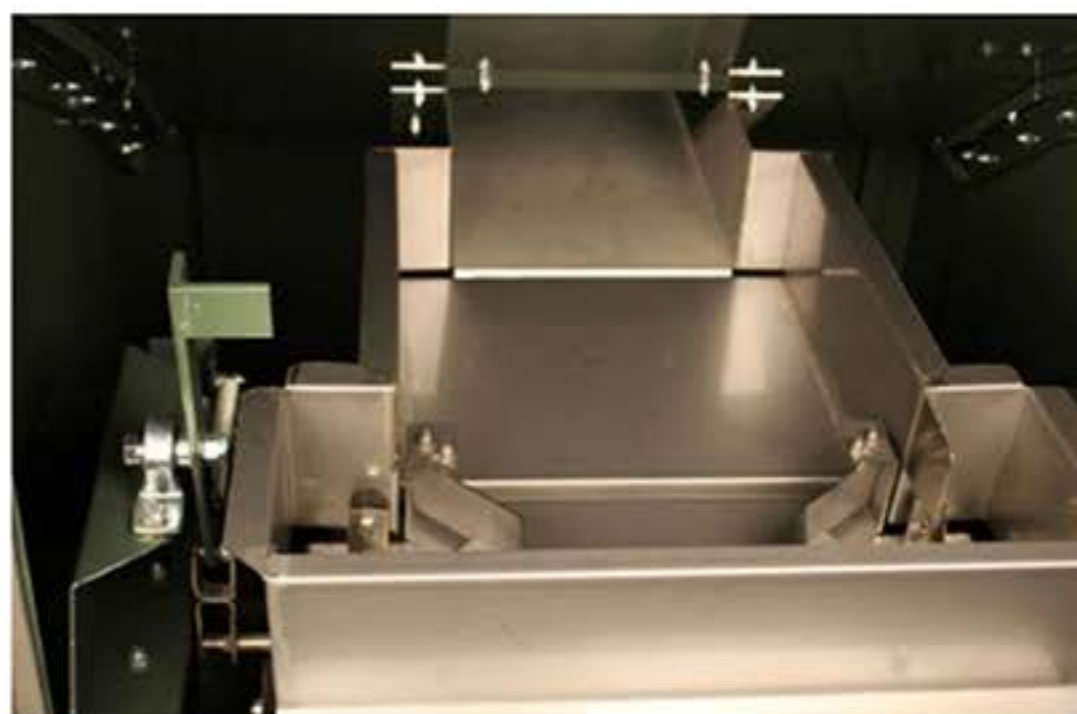

Ball Basket Stand

BBS-001 $149.95

Ball Basket Stand for wire baskets, single prong - green (not pictured)

BBS-001A $149.95

Ball Basket Stand for plastic baskets, double pronged - green