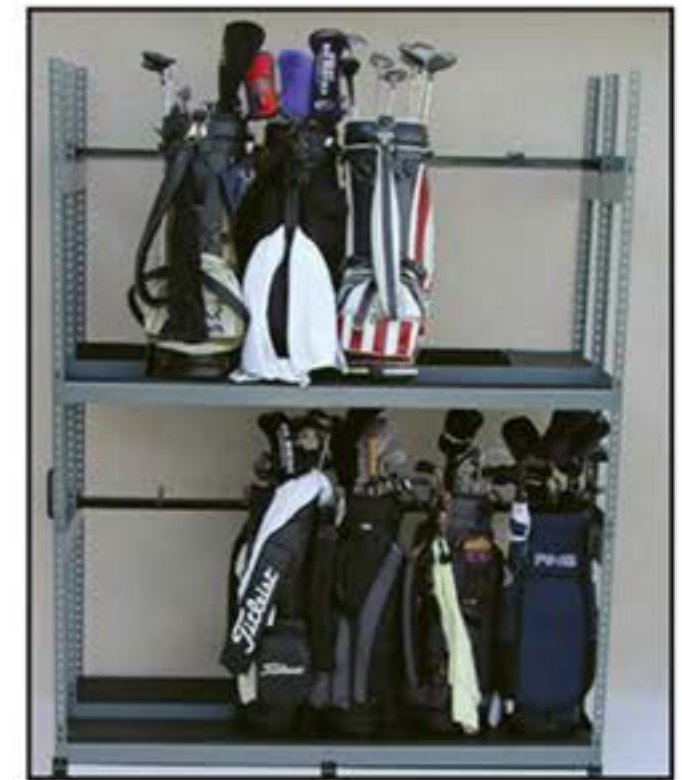

STORAGE SYSTEMS | MOBILE & STATIONARY

EASY PICKER CAN ACCOMMODATE ALL YOUR RACKING AND SHELVING NEEDS INCLUDING GOLF BAG STORAGE, MERCHANDISE RACKING, WAREHOUSE STORAGE, TOOL CRIB ORGANIZERS, JANITORIAL STORAGE, CLOTHES RACKING AND OFFICE SUPPLY STORAGE.

Layout and Design

Our Auto Cad computerized design provides a custom layout that will utilize all of your available space. Easy Picker's versatile Bag Storage System uses either stationary mounting or mounts on sliding tracks and carriages.

Bag Storage Features and Specifications

Carriage and Track: Sliding Aluminum Carriage maximizes storage space. Track constructed from extruded aluminum with hardened steel wheel grooves for long life. Track beveled for safety and OSHA approved.

Frame: Durable 14 gauge steel.

Shelves: ½" compressed recycled plastic will not warp or absorb odors.

Width: Standard shelf widths of 24", 48", 72", 96". Add as many shelves as needed to meet your requirements.

Dividers: 12" wide welded dividers keep even the largest bags separate.

Color: Black shelves, gray frames and supports.