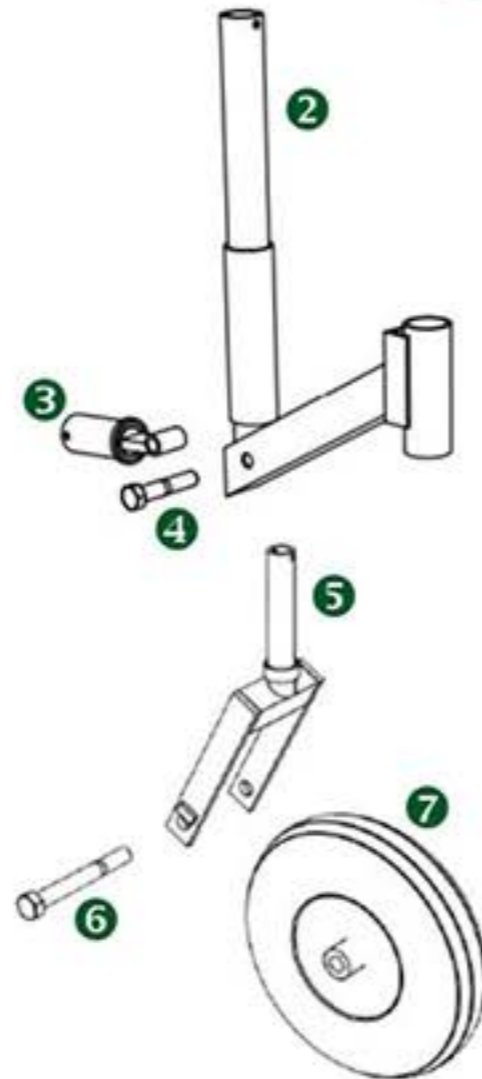

④ /EP-026 $7.75

Tongue Nut & Bolt

⑤ EP-021H $129.95

Fork

⑥ /EP-023 $17.95

Axle Bolt & Nut

⑦ EP-027S $79.95

Wheel

NEW
Nylon Discs

More Durable
Construction

EP-019AA $17.95

Individual Disc - Black

EP-019END $19.95

Ind. End Disc - Black

EP-019W $17.95

End Disc - White

EP-019ENDW $19.95

Ind. End Disc - White

Complete Disc Set

Consists of 21 discs assembled with rods and bushings.

EP-200 $350.00

Disc Set - Black