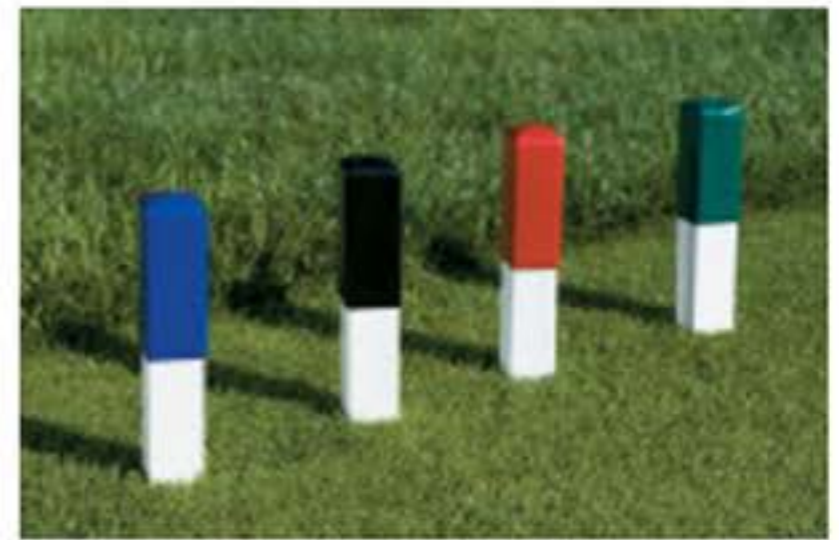

Caps Only

PA-11699	Green (Bag of 25)	$63.00
PA-11698	Red (Bag of 25)	$63.00
PA-11697	Black (Bag of 25)	$63.00
PA-11696	Blue (Bag of 25)	$63.00