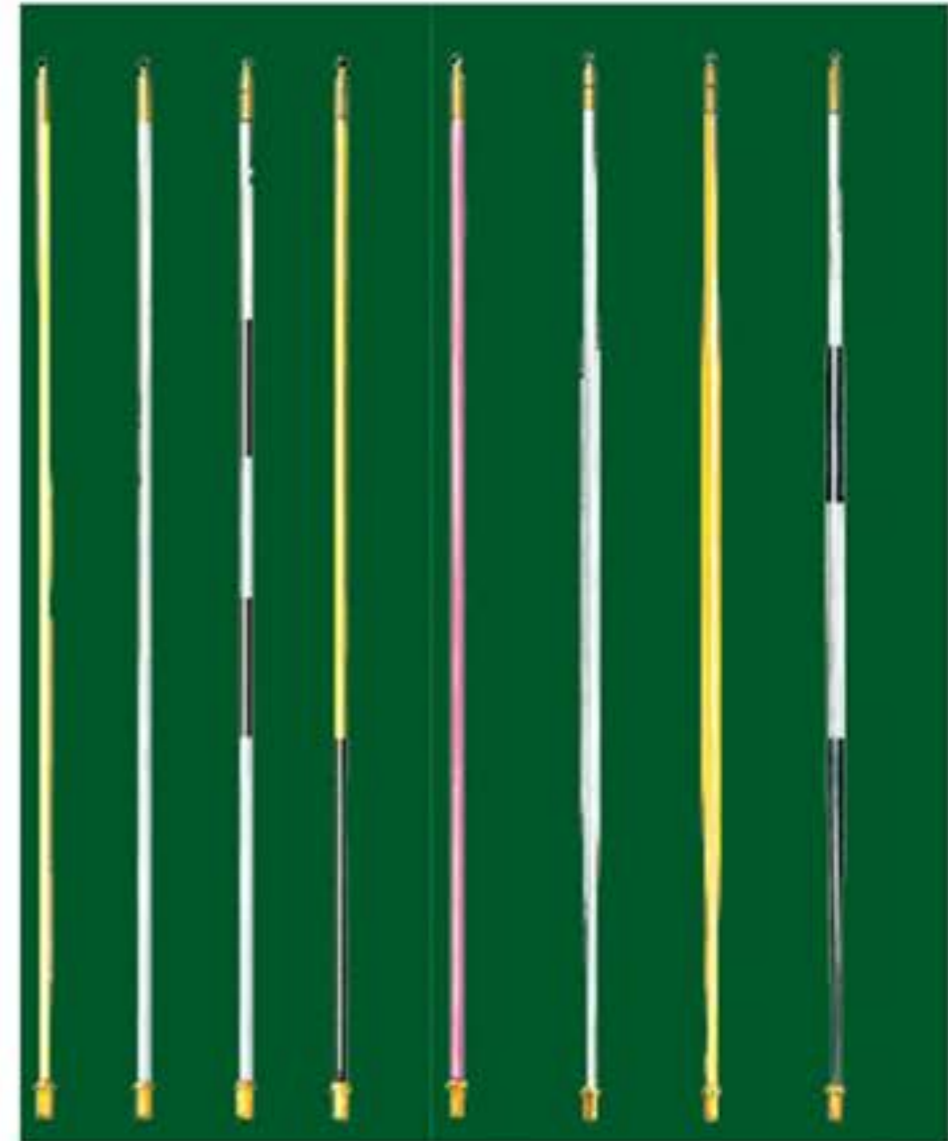

Bright Yellow-Individual

PA-707-07-2

Set of 9 \$719.00 | Each \$81.00

White w/2 Black Stripes-Set of 9

PA-708-079-2

White w/2 Black Stripes-Individual

PA-708-07-2

Set of 9 \$799.00 | Each \$89.00