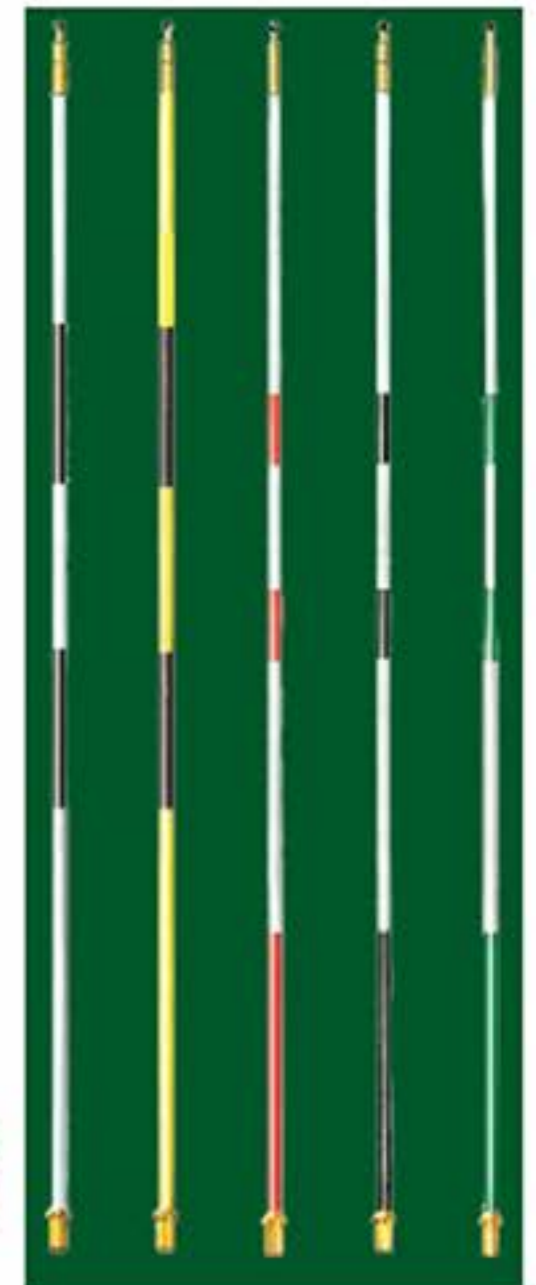

1/2" FIBERGLASS FLAGSTICK

5'

White w/2 Red Stripes—Set of 9
White w/2 Red Stripes—Individual
White w/2 Black Stripes—Set of 9
White w/2 Black Stripes—Individual
NEW: White w/2 Imperial Blue Stripes—Set of 9
NEW: White w/2 Imperial Blue Stripes—Individual
Yellow w/2 Black Stripes—Set of 9
Yellow w/2 Black Stripes—Individual
White w/3 Red Stripes—Set of 9
White w/3 Red Stripes—Individual
White w/3 Black Stripes—Set of 9
White w/3 Black Stripes—Individual
White w/3 Green Stripes—Set of 9
White w/3 Green Stripes—Set of 9

PA-720-059
PA-720-05

Set of 9 $217.00
Each $ 25.00

7'6"

PA-725-0759
PA-725-075
PA-752-0759
PA-752-075
PA-727-0759
PA-727-0759
PA-747-0759
PA-747-075
PA-720-0759
PA-720-075
PA-750-0759
PA-750-075
PA-755-0759
PA-755-075

Set of 9 $251.00
Each $ 29.00