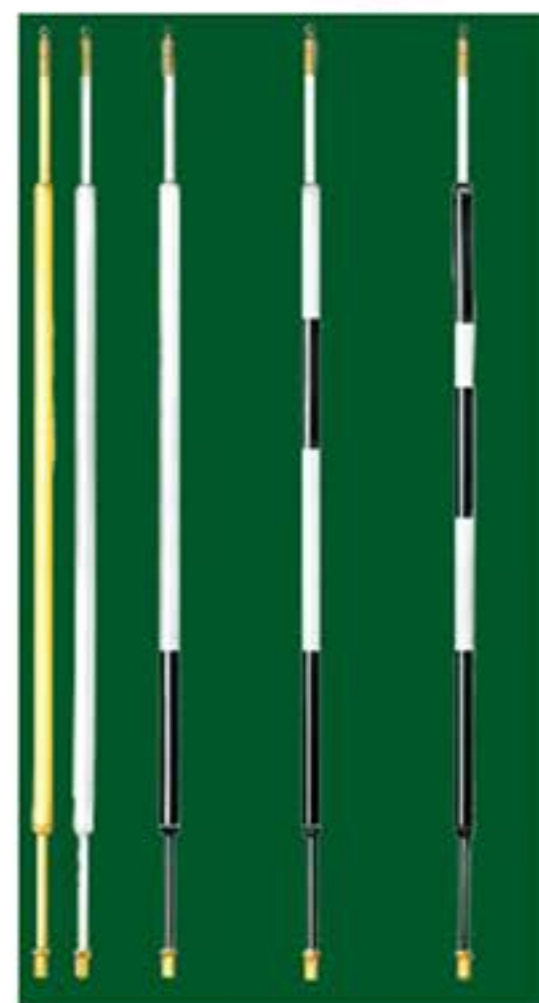

1" Aluminum/Fiberglass Flagstick 8"

Bright White—Set of 9	PA-702-089
Bright White—Individual	PA-702-08
Bright Yellow—Set of 9	PA-701-089
Bright Yellow—Individual	PA-701-08
	Set of 9 $588.00 | Each $68.00
White w/1 Black Stripes—Set of 9	PA-703-089
White w/1 Black Stripes—Individual	PA-703-08
	Set of 9 $676.00 | Each $76.00
White w/2 Black Stripes—Set of 9	PA-704-089
White w/2 Black Stripes—Individual	PA-704-08
	Set of 9 $705.00 | Each $79.00
White w/3 Black Stripes—Set of 9	PA-705-089
White w/3 Black Stripes—Individual	PA-705-08
	Set of 9 $714.00 | Each $80.00