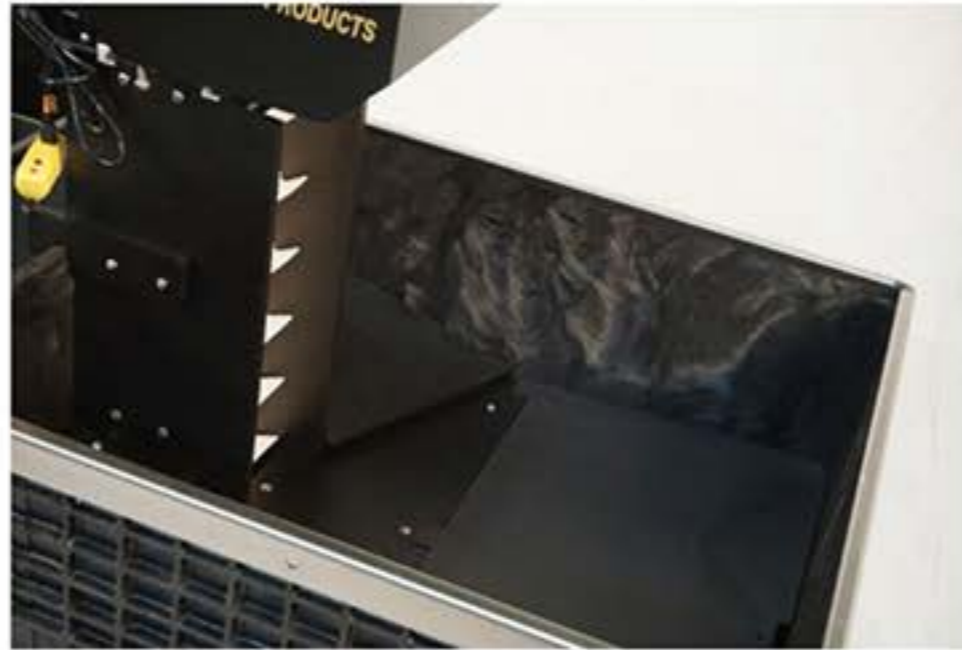

PRE-SOAKER | ELEVATOR

Pre-soaker

Easy Picker's heavy duty pre-soaker solves the problem of hard to clean range balls.

Rust free polypropylene tank and a removable marine board floor allows easy cleaning. The gravity fed system ensures the first ball in is the first ball out. A 2" ball valve drains the tank rapidly. Sits on an aluminum base.

Includes a high capacity elevator effortlessly removes the balls from the tank and a 10" wide PVC stainless steel-laced belt driven by a 1/4 HP motor.

PS-001 $7795.00

Pre-Soaker
(5,000 ball capacity)