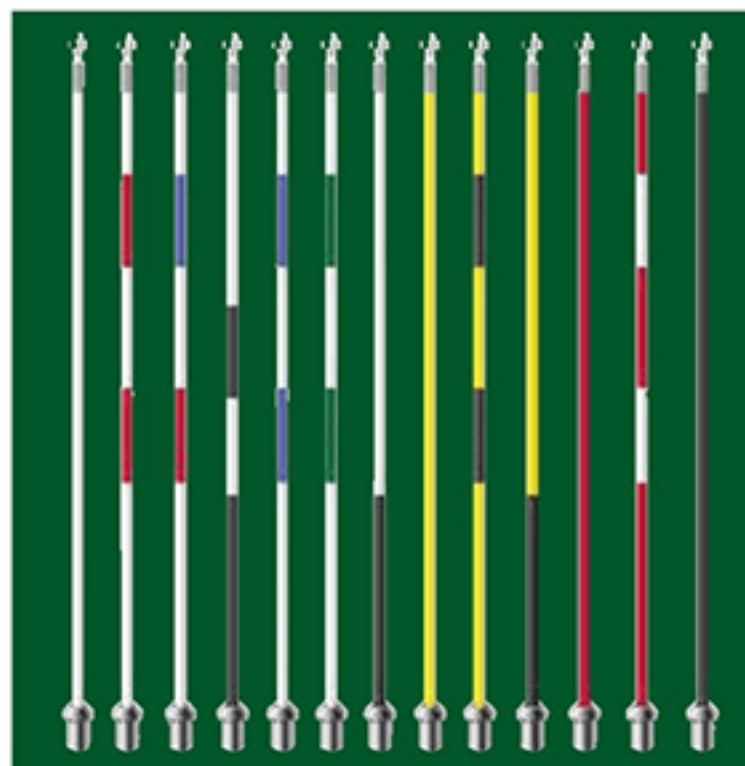

Royaline™ Flagsticks

Ultra-strong, resilient, solid fiberglass construction. Includes Smart-Fit ferrule.

1/2" Tournament Flagstick	5'	7' 6"	8'	10'
White-Individual	SG-26995	SG-26100	SG-26998	SG-26990
Yellow-Individual		SG-26110	SG-26988	SG-26980
Red-Individual		SG-26120		
Black-Individual		SG-26130		
	Each $22.00	$24.00	$27.00	$28.00

1/2" Tournament Flagstick	5'	7' 6"
White w/2 Black Stripes- Individual	SG-26915	SG-26101
White w/ Blue & Red Stripes- Individual		SG-26102
White w/2 Black Stripes- Individual		SG-26103
White w/2 Blue Stripes- Individual		SG-26104
White w/2 Green - Individual		SG-26105
Yellow w/2 Black Stripes- Individual		SG-26111
Red w/2 White Stripes- Individual		SG-26121
White w/30" Black Bottom-Individual		SG-26106
Yellow w/30" Black Bottom-Individual		SG-26112
	Each $27.00	$28.00

Special shipping required on 10' flagsticks.

TAPERED TOURNAMENT FLAGSTICKS

Remarkable strength, visibility and wind resistance. Tapered from a 3/4" diameter center to 1/2" at the ends. Includes Smart-Fit ferrule.