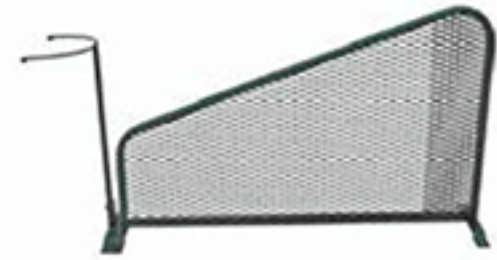

JF-GBR112-0 With No Cup Holders \$179.00
JF-GBR112-1 With One Cup Holder \$193.00
JF-GBR112-2 With Two Cup Holders \$210.00

Standard Bag Stand

Standard Bag stand folds for easy storage. Constructed from maintenance free recycled plastic. Please specify color when ordering.

ST-004A \$79.95
Bag Stand, Green
ST-004B \$79.95
Bag Stand, Black

Weights 5 lbs.

Heavy Duty Tubular Range Bag Stand

Constructed from 1 1/4" tubular steel. Stackable. Available in green or black.

ST-006A \$114.95
Heavy Duty Bag Stand, Green
ST-006B \$114.95
Heavy Duty Bag Stand, Black

Weights 23 lbs.

Folding Bag Stand w/Optional Cupholders

Folding bag stand with cup holder options. Please specify color when ordering.

JF-GBR107 With No Cup Holders \$149.00
JF-GBR108 With One Cup Holder \$164.00
JF-GBR109 With Two Cup Holders \$184.00

JF- Color Options
Two Tone
also available
(C): two tone

Shown with optional bag stand

Metal Tee Divider

Sloped 5' long tee divider with a Powder Coated Finish. Can be mounted in grass or on a cement tee line. (hardware not included). Constructed from 1" tubular steel with expanded metal mesh. 54"L x 34"H