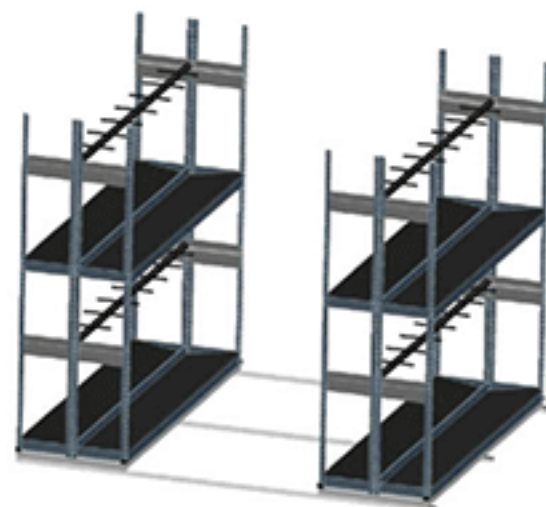

EASY PICKER CAN ACCOMMODATE ALL YOUR RACKING AND SHELVING NEEDS INCLUDING GOLF BAG STORAGE, MERCHANDISE RACKING, WAREHOUSE STORAGE, TOOL CRIB ORGANIZERS, JANITORIAL STORAGE, CLOTHES RACKING AND OFFICE SUPPLY STORAGE.

Layout and Design

Our Auto Cad computerized design provides a custom layout that will utilize all of your available space. Easy Picker's versatile Bag Storage System uses either stationary mounting or mounts on sliding tracks and carriages.

Bag Storage Features and Specifications

Carriage and Track: Sliding Aluminum Carriage maximizes storage space. Track constructed from extruded aluminum with hardened steel wheel grooves for long life. Track beveled for safety and OSHA approved.

Frame: Durable 14 gauge steel.

Shelves: ½" compressed recycled plastic will not warp or absorb odors.

Width: Standard shelf widths of 24", 48", 72", 96". Add as many shelves as needed to meet your requirements.

Dividers: 12" wide welded dividers keep even the largest bags separate.

Color: Black shelves, gray frames and supports.

1-800-641-4653 for a Quote Today

A	Adapters & Hitch Components	3	Driving Range Yardage Signs	23-27	Range Ball Pre-Soaker	10					
B	Bag Racks	20-21	E	Easel Signs/Clocks	26-29	Range Ball Washer & Acc.	4, 5				
	Bag Stands	18-19		Edge Saver	73	Range Dispenser Tokens	9				
	Bag Storage	96	G	Greens Cups	76-77	Range Express Software	8-9				
	Ball Mark Repair Tools	82	F	Fairway Markers	35	Range Poles	23				
	Ball Pushers	18		Flags	66-69, 78-80, 82, 84	Reflectors, Pinsite/Laser	73, 75				
	Ball Tray	12		Flagsticks	69-75, 78-81	Rental Clubs	14				
	Ball Washer & Acc., On Course	60-64	H	Hole Cutter and Acc.	88-90	Rope	40				
	Ball Washer & Acc., Range	4-5	I	Ice Chests	55	S	Scoreboard	34			
	Basket, Picker,	2	M	Maintenance Tools	93-95	Scorecard Box	46				
	Basket, Range Ball	14		Markers	35-41, 83	Scrusher & Spike Brushes	61, 64-65				
	Basket Stands	6	P	Mats	12-13	Shag Bags	17				
	Benches	50		Paint & Acc.	63, 91-92	Shoe Cleaner	65				
	Beverage Station	51		Pickers, Range Ball	0-2	Signs	24-34				
	Broken Tee Caddies	45		Pin Placement Indicator	81-82	Stakes	36-37, 40-41				
	Bunker Rakes	85-87		Pink Flags, Cups, Flagsticks	69	T	Tee Dividers	20			
C	Cart Flags	84		Podiums	22-23		Tee Markers	38-39			
	Cart Signs	84		Practice Green Acc.	78-82		Tee Signs	30-31			
	Cart Toppers	83		Proximity Markers	83		Tee Targets	25			
	Clocks	27-29		Pyramid Stackers, Trays	16		Tees	12, 17			
	Club Washer, Range	47-49		Rakes	85-87, 95		Tokens	9			
	Course Signage	29-34		Range Bags	17		Towels	59			
	Cups	53, 69, 76-77		Range Balls	11		Trash Enclosures	55-58			
	Cup Saver	75		Range Ball Pickers & Acc.	0-2		Turf/Maintenance Tools	93-95			
D	Detergent	5, 61, 63		Range Ball Baskets	14		U	USA Flags, Flagsticks	69		
	Discs, Range Picker	2		Range Ball Crates/Containers	15			W	Waste Enclosure	55-58	
	Distance Markers	35-37		Range Ball Dispenser & Acc.	6-9				Water Cooler Enclosure	52-54	
	Dispenser, Range Ball	6-7		Range Ball Elevator	10				Weed Wand	95	
	Divot Bottles & Scoops	45							Whipping Poles	93	
	Divot/Storage Containers	42-44							White Board & Acc.	91	
	Drag Mats	93							Y	Yardage Signs	23-27
	Driving Range Mats	12-13									

TERMS AND CONDITIONS

Conditions of Sale: Open accounts will be extended with satisfactory credit rating. Sales tax will be charged on all items where required by state law.

International Orders: All International orders must be paid in U.S. funds.

Orders: When ordering, please include item number, description, applicable color options, quantity, and price. For additional pricing or quotes, contact Easy Picker's sales staff.

Cancellations: Orders placed with Easy Picker may be subject to cancellation charges.

Return Policy: Easy Picker strives to maintain excellent customer service and satisfaction of our products, but if you need to return an item, please contact your Sales Representative at **1-800-641-4653**.

Detailed Return Policy Information is available on our website www.easypicker.com.