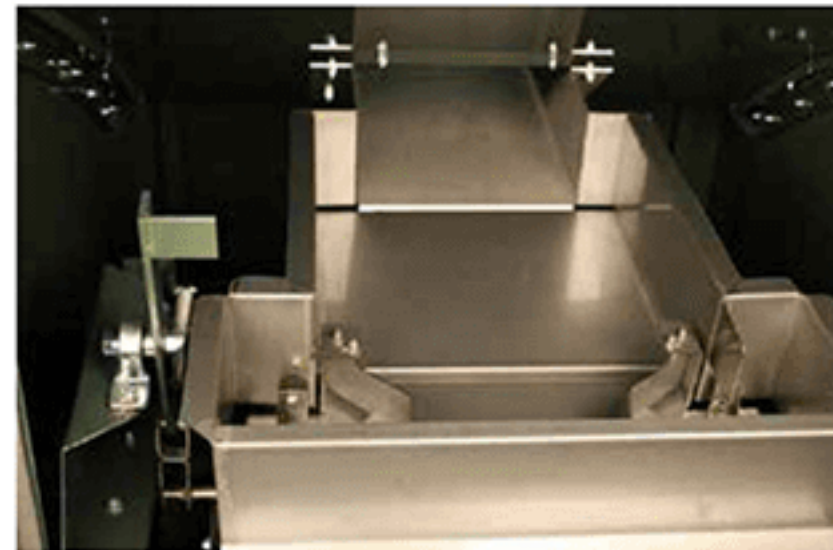

Ball Basket Stand

BBS-001 $149.95
Ball Basket Stand for wire baskets, single prong- green (not pictured)

BBS-001A $149.95
Ball Basket Stand for plastic baskets, double pronged - green