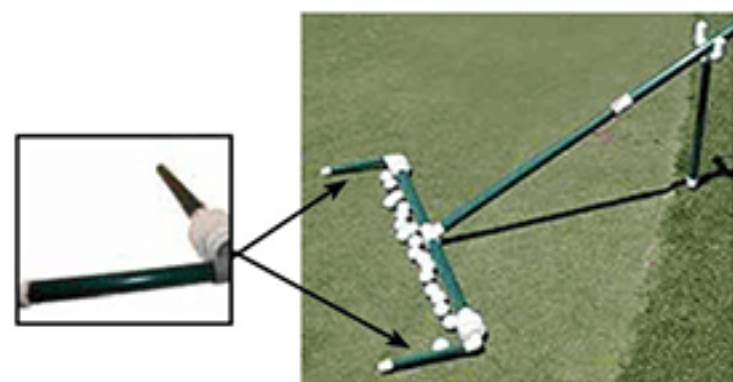

Scorpion Ball Pusher w/Rollers

- Rollers help this ball pusher glide across the green
- Constructed from durable PVC
- Comes with a sturdy PVC stand

HA-001 Ball Pusher w/stand $179.00