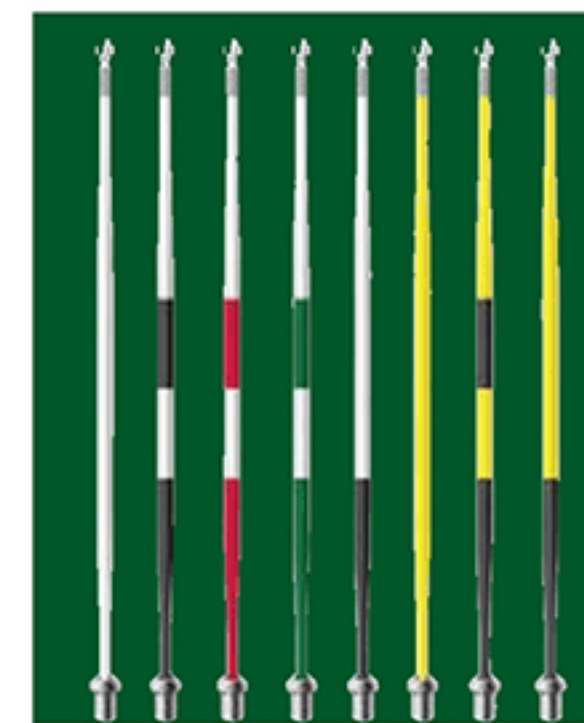

Tournament Flagstick	7' 6"
White-Individual	SG-26300
Yellow-Individual	SG-26310
Each	$63.00
White/Black British Stripes-Individual	SG-26301
White/Red British Stripes-Individual	SG-26302
White/Green British Stripes-Individual	SG-26303
Yellow/Black British Stripes-Individual	SG-26311
White w/30" Black Bottom-Individual	SG-26314
Yellow w/30" Black Bottom-Individual	SG-26304
Each	$69.00

The Smart-Fit™ Pro Ferrule

16 Tapered flanges seat the ferrule and flagstick perfectly with the Smart-Fit™ Cup and is compatible with standard cups. **SG-26512 $9.00 ea**

Standard Replacement Ferrule

Std ferrule available on poles if you prefer. Just let us know. **SG-26517 $9.00 ea**

Laser Range Finder Reflector

Aids laser range finders in obtaining exact yardage. Five prism pod design maximizes reflectivity. 1 1/8"H x 7/8"W. **SG-26600 $54.00**

Snap Lock Swivel for Grommet Flags

SG-26322 $7.00 ea

Cup Saver Ball Retriever

Remove golf balls without damage to the cup. Retriever connects to the bottom of the flagstick. Made from a super light, durable polymer. Fits Standard Golf Royaline and Tournament Flagsticks. **SG-26550 $6.00 ea**

Replacement Acorn Nuts

SG-26412 $1.00 ea