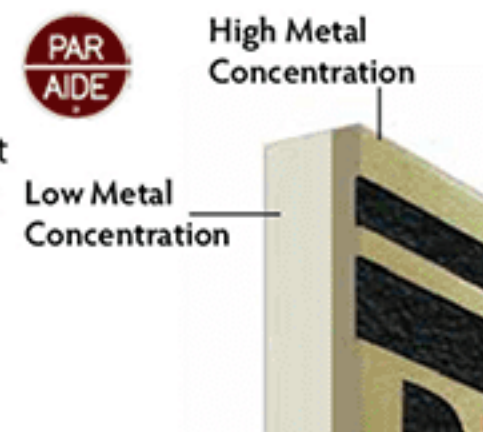

Aluminum Base: Corinthian, Hanover, Mini Americana, Mailbox (fits 3" diameter post, other options available)

Material Options:

Polished Aluminum

Gold on Aluminum

Satin Polished Bronze

Finial Options:

Base Options:

Also Available: Custom Cast Aluminum and Bronze Tee Markers, Pyramid Cart Path Markers, Putting Green and Distance Markers, In-Ground Course and Range Yardage Markers.

CALL YOUR SALES REPRESENTATIVE FOR ADDITIONAL INFORMATION

Tee Sign Shapes:

- Arc
- Crown
- Rectangle

Tee Signs and Directional signs available in Bronze and Aluminum

FusionCast™ signage uses a patented technology that fuses metal with highest density urethane resulting in dimensional plaques and markers that look, feel and perform like foundry-poured signs, but without the excessive weight and high production costs.