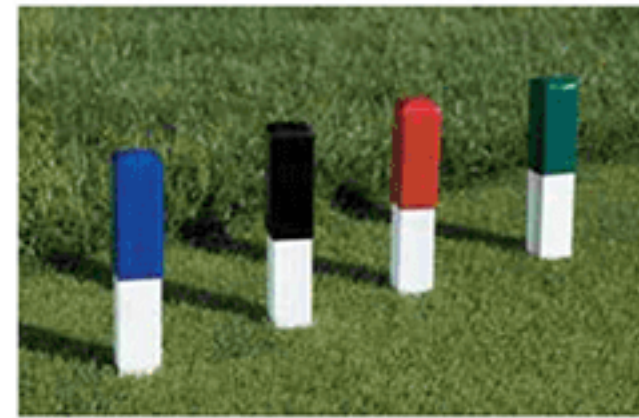

Caps Only

- PA-11699 Green (Bag of 25) $64.00
- PA-11698 Red (Bag of 25) $64.00
- PA-11697 Black (Bag of 25) $64.00
- PA-11696 Blue (Bag of 25) $64.00