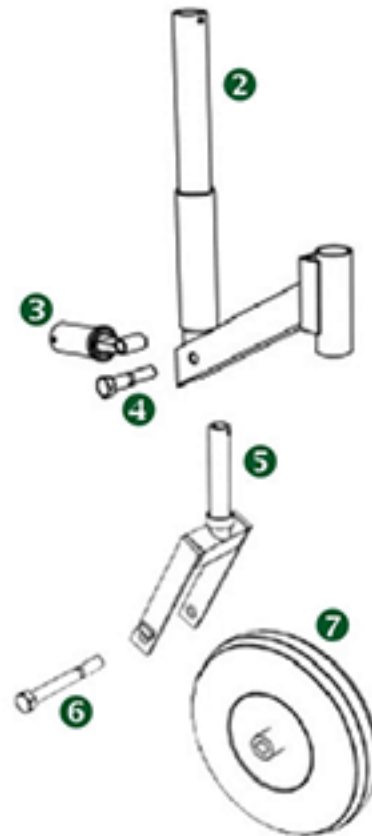

Built in handles, holds approx. 250 balls. Two baskets per gang. 19"W x 10"D x 12"H

Individual Replacement Discs

Unlike other pickers, state-of-the-art composite discs can be replaced separately.

More Durable Construction

Front Wheel Assembly

1 EP-101H \$399.95

Front wheel assembly includes solid wheel, fork, fork holder and tongue assembly.

Shipping Weight: 22 lbs

2 EP-022H \$129.95 Fork Holder

3 EP-025 \$34.95 Tongue

4 /EP-026 \$7.75 Tongue Nut & Bolt