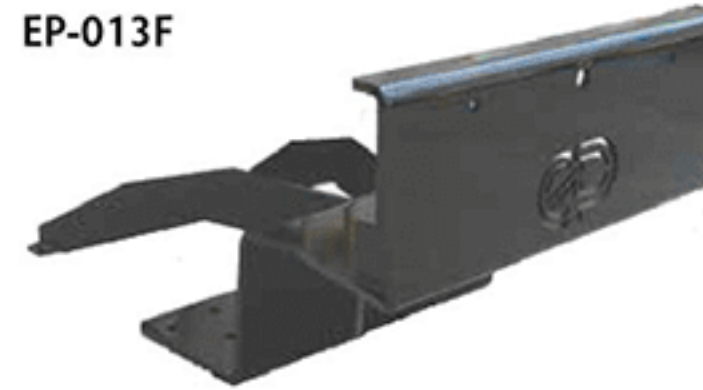

Complete Disc Set

Consists of 21 discs assembled with rods and bushings.

EP-200 \$325.00 Disc Set - Black

EP-201 \$325.00 Disc Set - White

See the Range Ball Picker Owner's Manual at easypicker.com for helpful disc installation and adjustment procedures.

Adapters to fit most popular golf carts and utility carts

Easy Picker's golf cart adapters allows you to use most golf carts manufactured today thus pushing our Light Touch Range Ball Pickers instead of pulling behind your cart or tractor.

EP-013F

E-Z-GO Golf Cart Adapters

EP-013F \$475.00

EZ-GO Golf Workhorse Adapter 2000-2017 3 bolt & MPT1200G, Cushman 800/1200

EP-013J \$475.00

EZ-GO ST 480 (lifted suspension)

Yamaha Golf Cart Adapters

EP-008A \$475.00