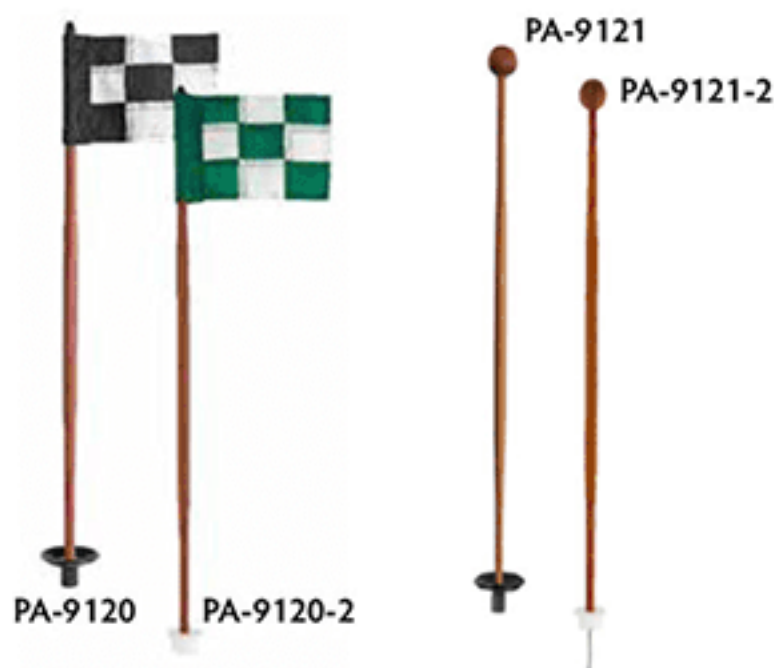

Jr. Flagstick Marker/Flag Sets

- ½" Fiberglass flagsticks are 31"
- Set includes nine markers with nine flags

Bright White—Set of 9	PA-9190-9
Bright Yellow—Set of 9	PA-9191-9
Set of 9	$234.00
Red/White—Set of 9	PA-9192-9
Black/White—Set of 9	PA-9193-9
Green/White—Set of 9	PA-9194-9
Black/Yellow—Set of 9	PA-9195-9
Set of 9	$340.00

Cupless Jr. Flagstick Marker/Flag Sets

½" Fiberglass flagsticks are 32". Includes spike to eliminate cutting cups. Set includes nine markers with nine flags.

Bright White—Set of 9	PA-9190-29
Bright Yellow—Set of 9	PA-9191-29
Set of 9	$234.00
Red/White—Set of 9	PA-9192-29
Black/White—Set of 9	PA-9193-29
Green/White—Set of 9	PA-9194-29
Black/Yellow—Set of 9	PA-9195-29
Set of 9	$340.00

Tournament Jr. Marker/Flag Sets

Top and bottom shanks are solid ½" fiberglass, Body is 1" diameter aluminum. 35" tall. Set includes nine markers with nine flags.

Bright White—Set of 9	PA-9110-9
Bright Yellow—Set of 9	PA-9111-9
Set of 9	$370.00
Red/White—Set of 9	PA-9112-9
Black/White—Set of 9	PA-9113-9
Green/White—Set of 9	PA-9114-9
Black/Yellow—Set of 9	PA-9115-9
Set of 9	$515.00

Individual Natural Wood Practice Green Marker

Combine with any Jr. Flag (sold separately)
PA-9120 Wood Marker $75.00
PA-9120-2 Cupless Marker $69.00

Individual Wooden Knob Practice Green Marker

The permanently fixed knob makes a flag unnecessary.
PA-9121 Wooden Knob Marker $86.00
PA-9121-2 Cupless Marker $80.00

Optional Wooden Knob for Natural Wood Practice Green Marker

Easier to grasp, keeps flags cleaner
Works with PA-9120 and PA-9120-2
PA-9098-9 Pkg of 9 $45.00

Sure Putt Practice Green System

Putting to the smaller cup, 3" dia. helps focus the golfer's aim. Complete system includes: Hole Cutter designed to cut a 3" wide x 3.5" deep hole. 3 metal putting cups, 3" x 3.5". Cup Puller and a sign to help explain how the system works.

PA-10710 Complete System	$395.00
PA-10702 Putting Cup Only	$ 55.00