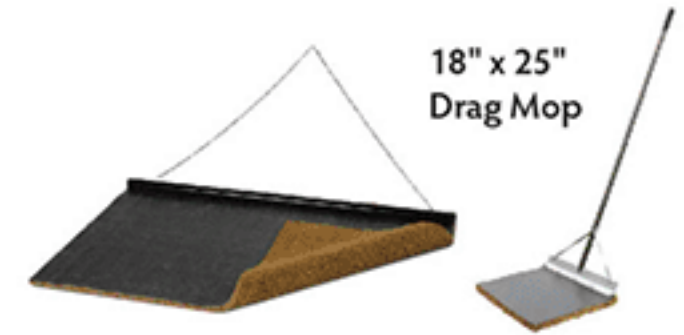

SG-53050 3' Long x 5' Wide, 35lbs	\$682.00
SG-53000 4' Long x 6½' Wide, 65lbs	\$865.00
SG-53060 Drag Mop w/66" Aluminum Handle	\$260.00

Coco Buster® Drag Mat

- Durable polyethylene panels are safer than steel mats
- 20" x 20" x 2" interlocking panels lets you create a variety of sizes
- Breaks up cores and grass clippings. Great on greens