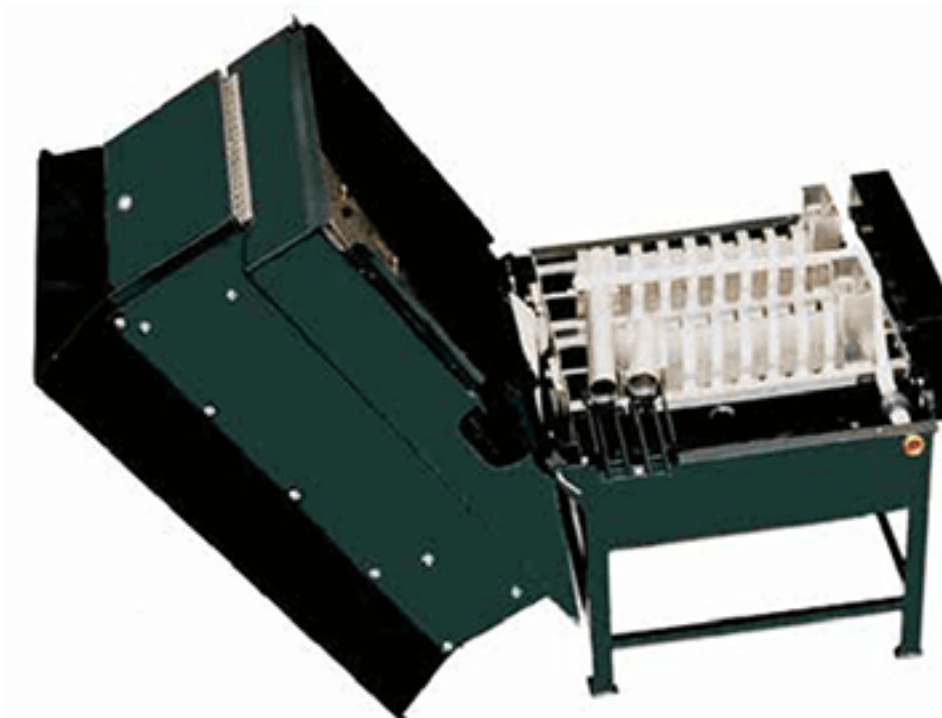

22,000 Capacity Ball Washer

BW-001N $3295.00

22K Capacity Ball Washer

Cleaning Rate: 22,000 balls per hour

Dimensions: 38"W x 18"D x 39"H

Hopper Capacity: 1,000 Range balls

Water Capacity: 8 Gallons

Motor: 1/2 HP

Power Requirements: 110 volt

Easy Picker Ball Washers are the answer for a thorough and rapid cleaning of your range balls. Your maintenance cost will also decrease. Our Ball Washers can easily be integrated with any elevator, conveyor, or storage bin.

Dual Brush cleaning insures complete washing of each ball as it rotates 360 degrees through the nylon brush scrubbing area.

Stainless Steel and Aluminum construction will assure there will be no rust or corrosion.

Flow Thru hopper makes the ball washer virtually free from jamming.

Adjustable Drain allows flow of clean water at all times.

High Pressure water cleaning system efficiently removes dirt, grass and debris from the bottom of the tank through the 1 1/4" drain. Easy water hookup with a garden hose fitting.

Adjustable levelers on all four legs for uneven surfaces.

Equipped with a GFI switch for your safety

45,000 Capacity Ball Washer

BW-022 $4295

45K Capacity Ball Washer

Cleaning Rate: 45,000 balls per hour

Dimensions: 42"W x 28"D x 42"H

Hopper Capacity: 1,350 Range balls

Water Capacity: 17 Gallons

Motor: 1 HP

Power Requirements: 110 volts

Ball Washer Liquid Detergent

- Concentrated formulas requires only 1 oz per ball washer
- Will not damage washers or internal parts

PA-4110 $31.00
Gallon container

PA-4112 $120.00
Case of 4 (1 gallon)

Optional Wheel Kits

- Allows for easy movement of ball washer from one location to another.
- Locking front wheel keeps the ball washer in place.
- Factory set level keeps ball washer running jam-free.

BW-005 $275.00
22K Wheel Kit

BW-012 $325.00
45K Wheel Kit