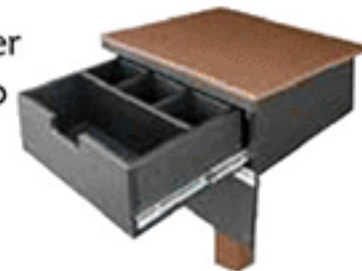

Score Card Box with Drawer

Newly designed scorecard caddy features a smooth pullout drawer with deep compartments to fit your needs. Magnetic closures keep face shut. 4"x 4" x 60" Post. Specify Color.

- JF-GSC500 Score Card Box with Drawer $1150.00