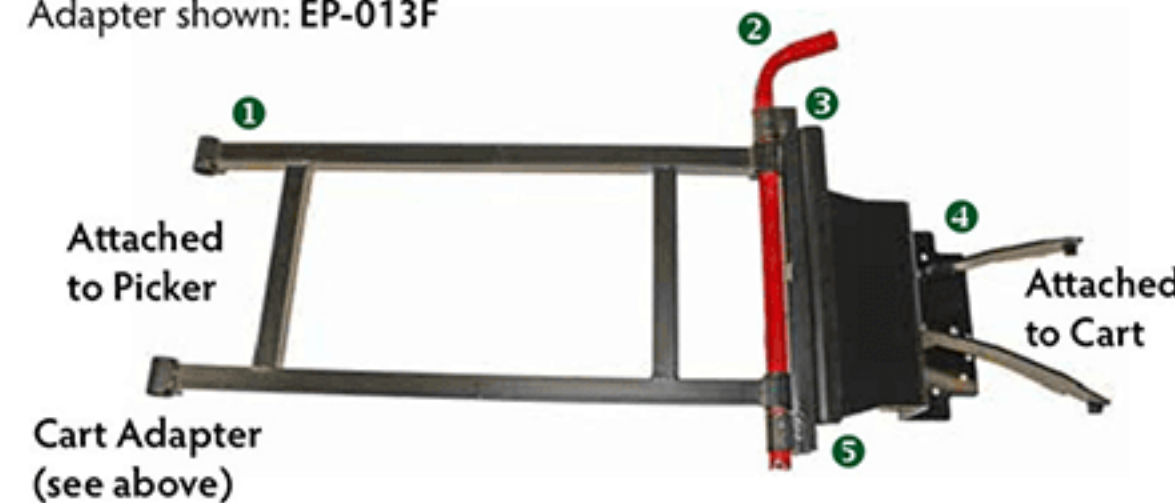

Club Car Golf Cart Adapters

EP-031B $475.00 Club Car Carry All II Adapter thru 2014

John Deere Gator Adapters

EP-040A $475.00 John Deere Gator Adapter thru 2005

Hitch Components

Our Light Touch Range Picker features a sliding hitch pin allowing for easy attachment or removal from any cart.

Adapter shown: EP-013F