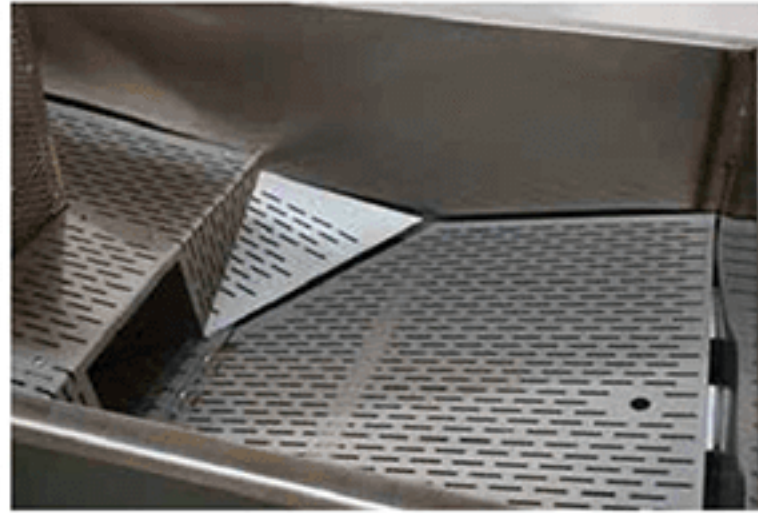

Pre-soaker

Easy Picker's heavy duty pre-soaker solves the problem of hard to clean range balls.

Rust free stainless steel tank and a removable floor allows easy cleaning. The gravity fed system ensures the first ball in is the first ball out. A 2" ball valve drains the tank rapidly.

Includes a high capacity elevator effortlessly removes the balls from the tank and a 10" wide PVC stainless steel-laced belt driven by a 1/4 HP motor.

PS-001 $7795.00
Pre-Soaker
(4,500 ball capacity)

Stainless Steel Interior Floor Panels