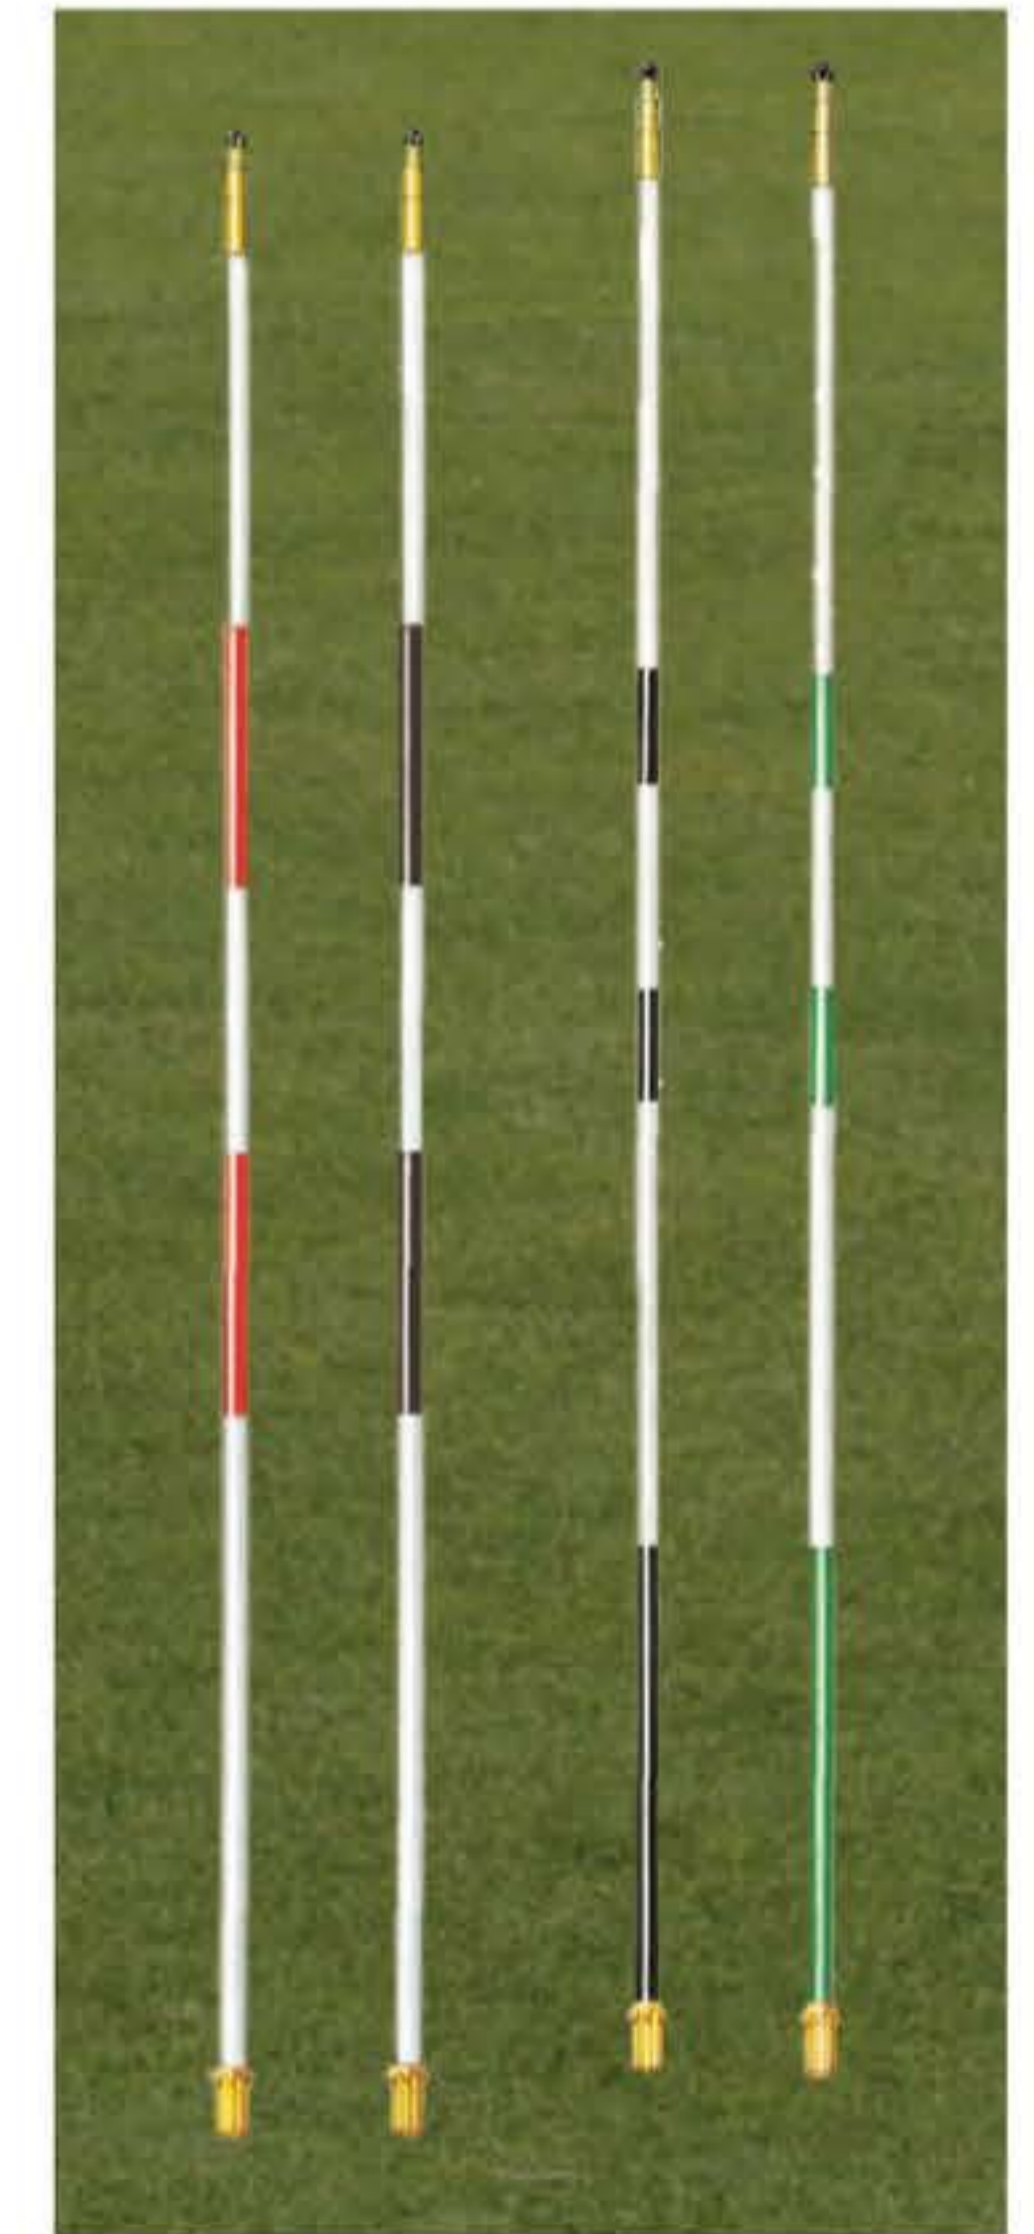

Flagsticks available in 10' and 12' tall. Call for a quote.
(special shipping required on 10' and 12' flagsticks)

NEW

1/2" Fiberglass Flagstick	5'	7'6"
White w/2 Red Stripes- Set of 9 White w/2 Red Stripes- Individual		PA-725-0759 PA-725-075
White w/2 Black Stripes- Set of 9 White w/2 Black Stripes- Individual		PA-752-0759 PA-752-075
White w/2 Imperial Blue Stripes- Set of 9 White w/2 Imperial Blue Stripes- Individual		PA-727-0759 PA-727-075
Yellow w/2 Black Stripes- Set of 9 Yellow w/2 Black Stripes- Individual		PA-747-0759 PA-747-075
White w/3 Red Stripes- Set of 9 White w/3 Red Stripes- Individual	PA-720-059 PA-720-05	PA-720-0759 PA-720-075
White w/3 Black Stripes- Set of 9 White w/3 Black Stripes- Individual		PA-750-0759 PA-750-075
White w/3 Green Stripes- Set of 9 White w/3 Green Stripes- Individual		PA-755-0759 PA-755-075
Set of 9 Each	$214.00 $25.00	$250.00 $29.00

Flagsticks available in 10' and 12' tall. Call for a quote.
(special shipping required on 10' and 12' flagsticks)