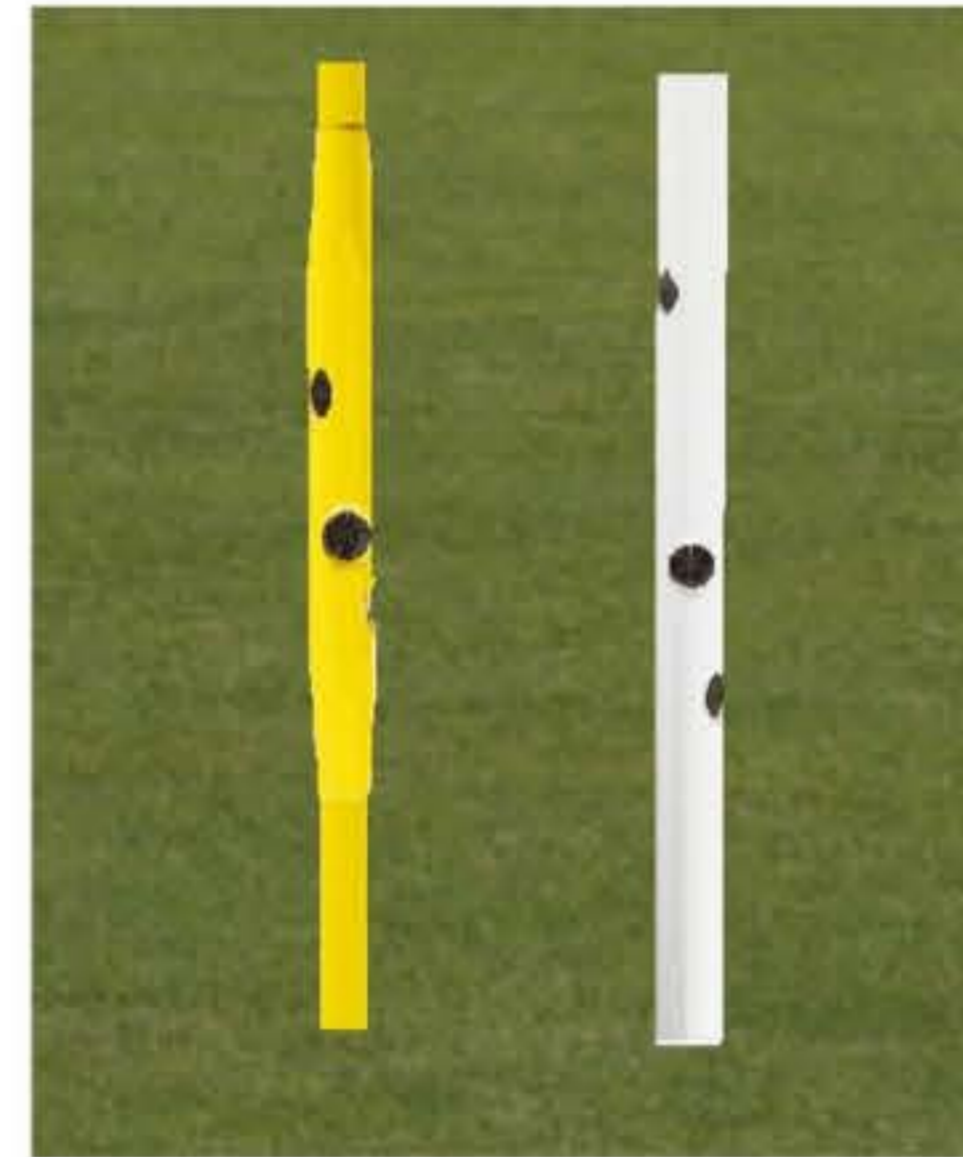

FLAGSTICKS

PRISM FLAGSTICKS

For use with all laser golf distance measuring devices.
Made with Premium Glass Prisms.
Flagsticks are machine drilled.