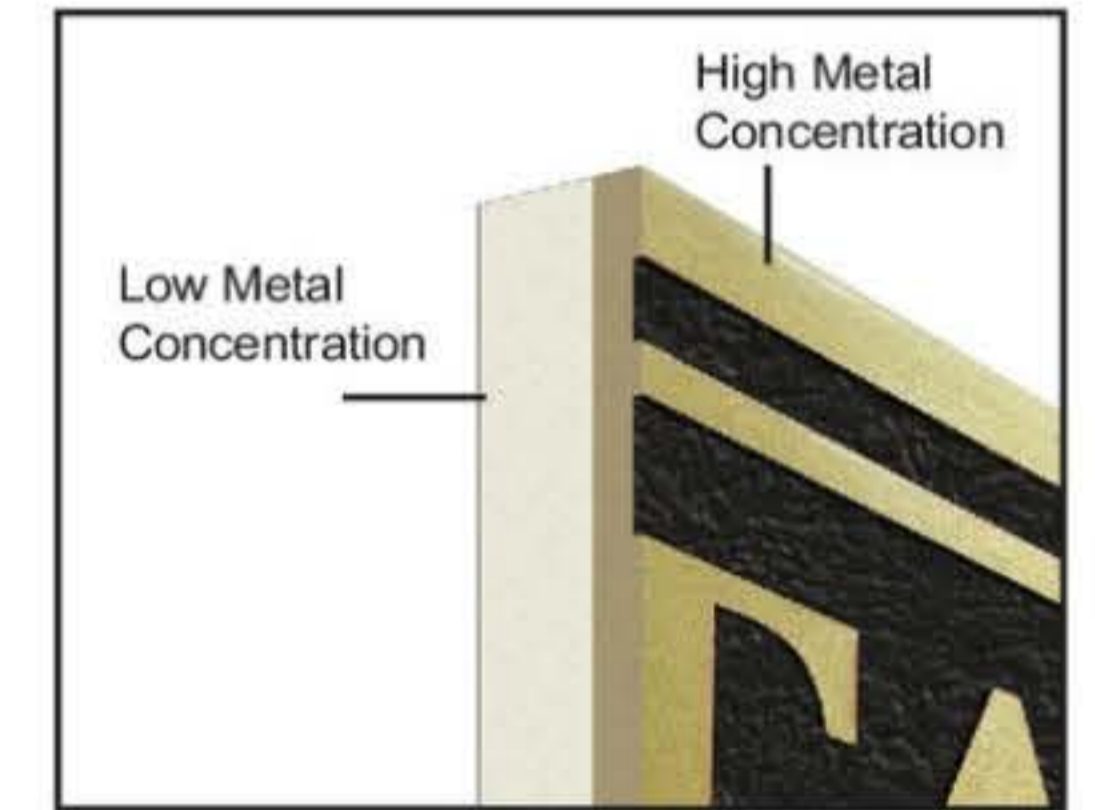

Tee Sign Sizes:

- 12" x 18"
- 14" x 20"
- 16" x 22"
- 18" x 24"