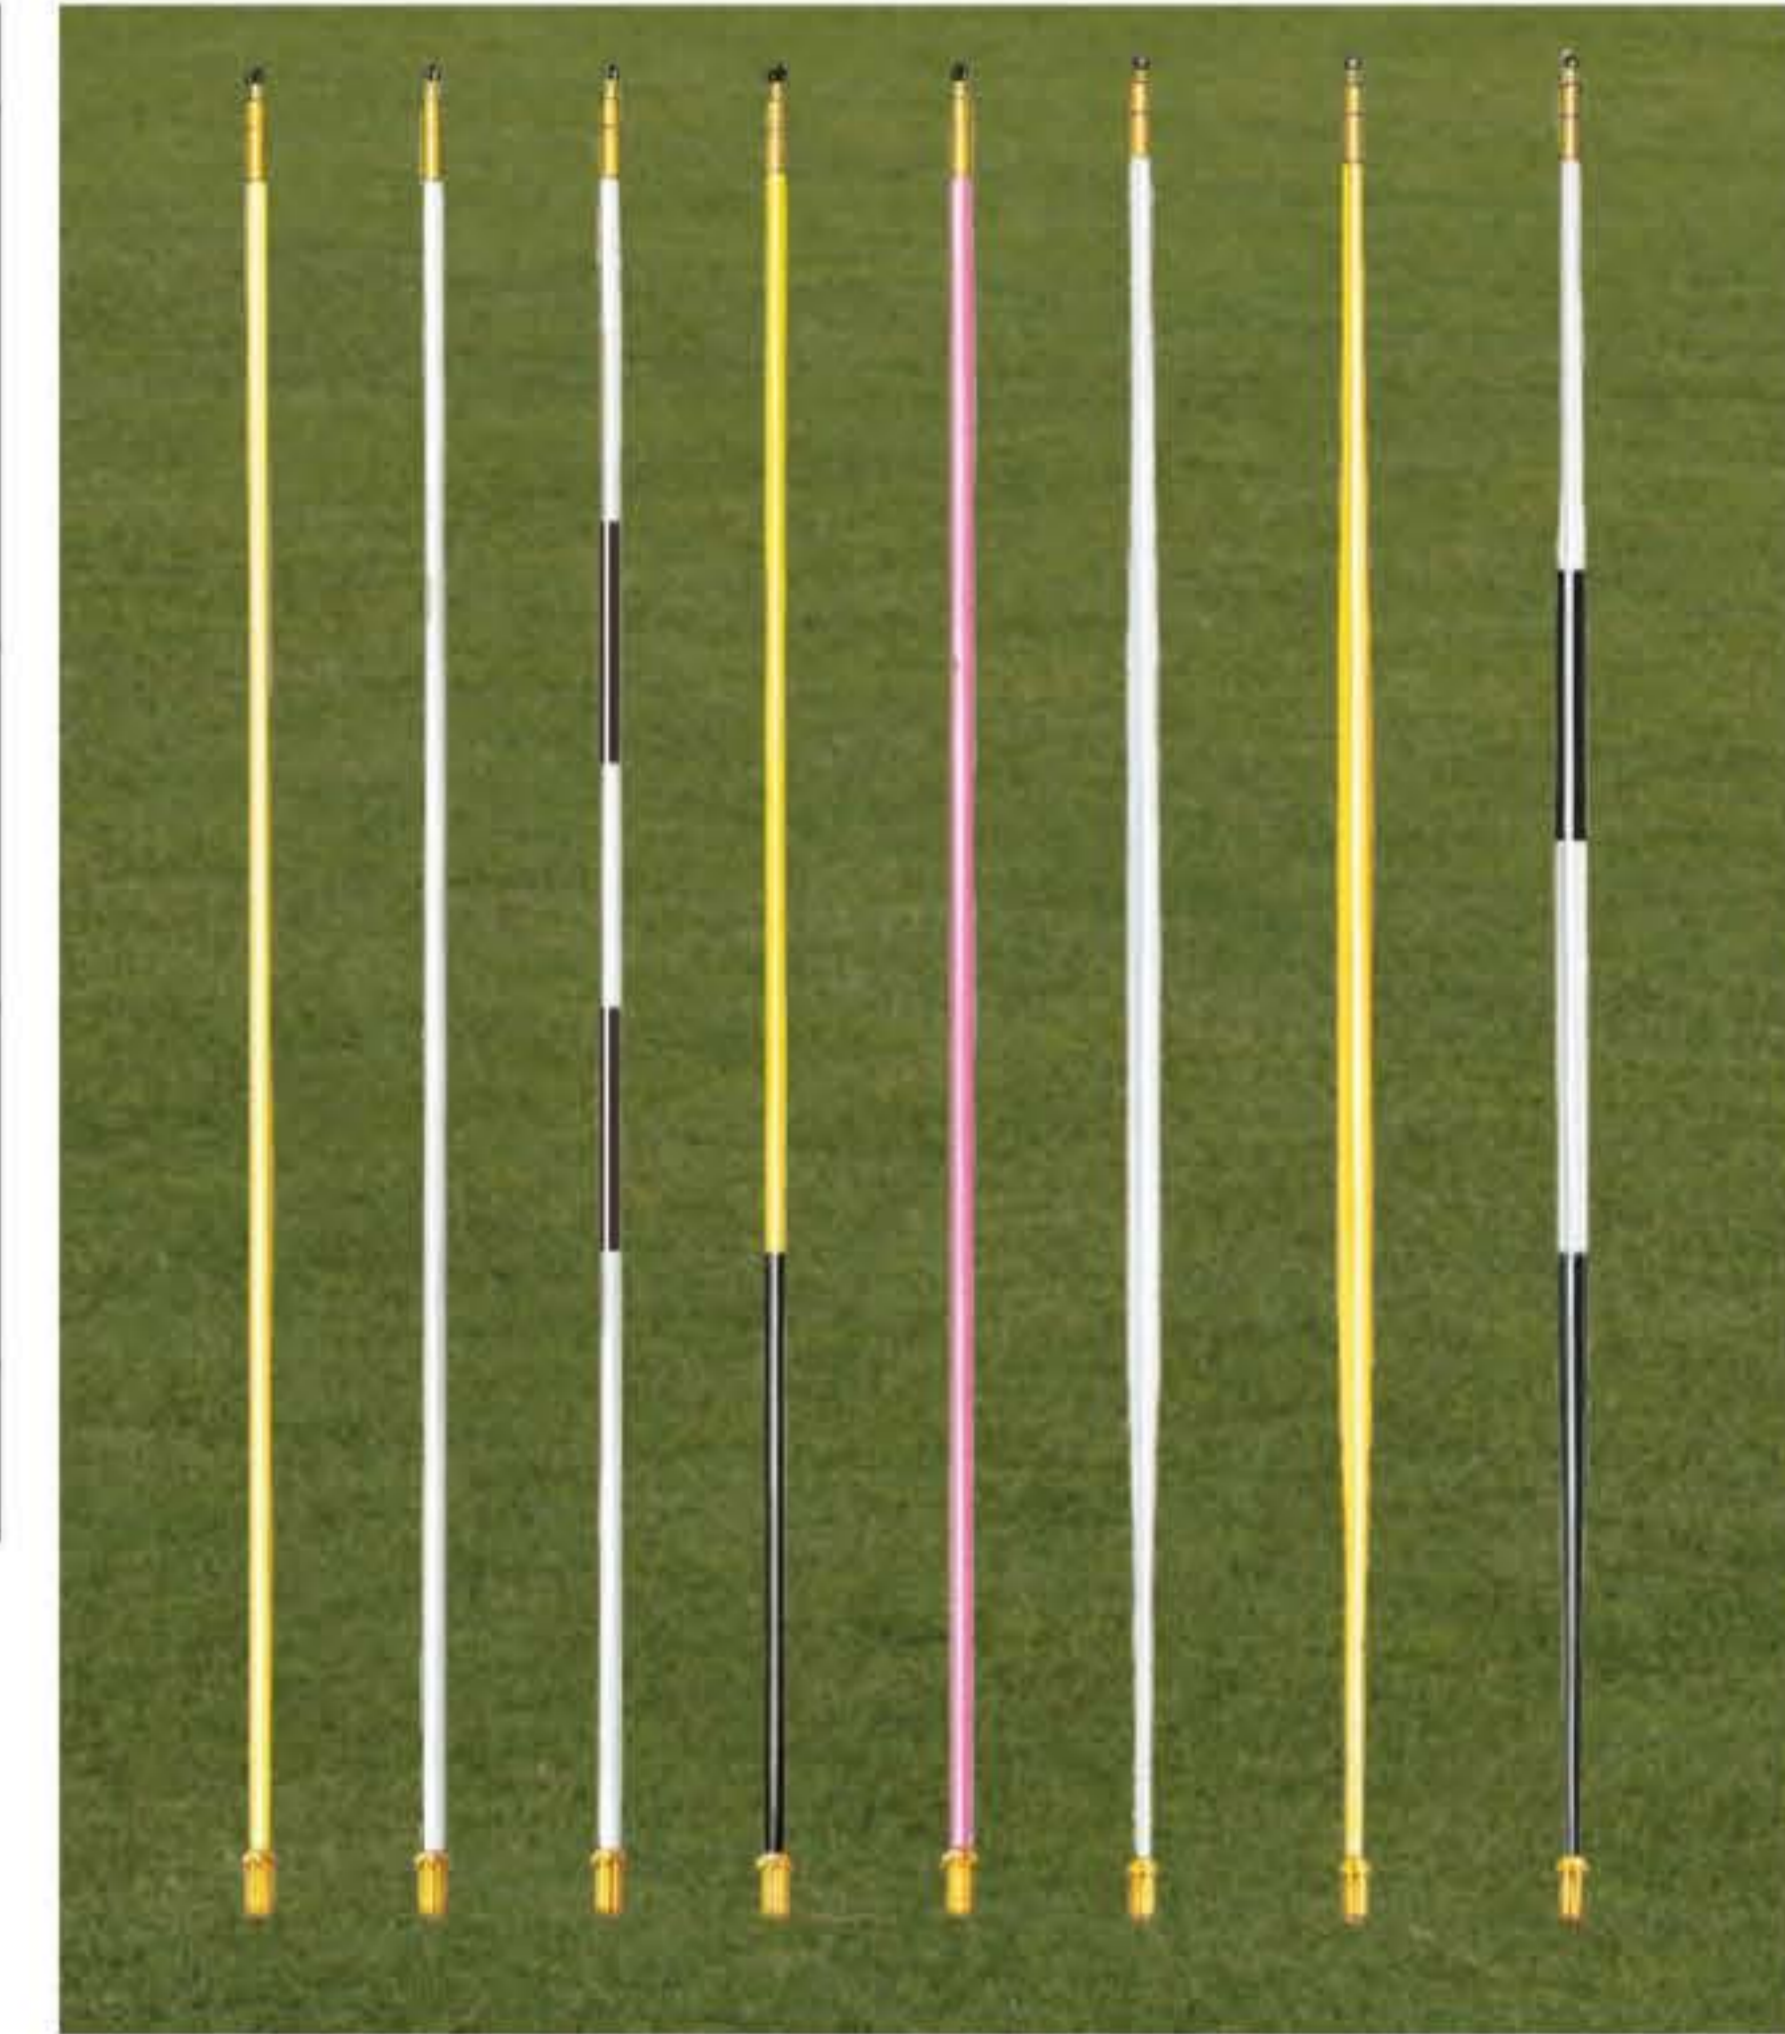

FLAGSTICKS

VINYL-COVERED FLAGSTICKS

Durable, vinyl covered flagsticks won't fade, crack or stain.

1/2" Fiberglass Flagstick	7'6"
Bright White- Set of 9	PA-730-0759-2
Bright White- Individual	PA-730-075-2
Bright Yellow- Set of 9	PA-740-0759-2
Bright Yellow- Individual	PA-740-075-2
Set of 9 Each	$366.00
Each	$42.00
White w/2 Black Stripes- Set of 9	PA-752-0759-2
White w/2 Black Stripes- Individual	PA-752-075-2
Set of 9 Each	$433.00
Each	$49.00
Bright Yellow w/30" Black Bottom- 9	PA-745-0759-2
Bright Yellow w/30" Black Bottom- Ind	PA-745-075-2
Set of 9 Each	$419.00
Each	$49.00
Pink	PA-710-99-2
Each	$47.00

3/4" Vinyl-Covered Flagstick	7'6"
Bright White- Set of 9	PA-706-079-2
Bright White- Individual	PA-706-07-2
Bright Yellow- Set of 9	PA-707-079-2
Bright Yellow- Individual	PA-707-07-2
Set of 9 Each	$635.00
Each	$72.00
White w/2 Black Stripes- Set of 9	PA-708-079-2
White w/2 Black Stripes- Individual	PA-708-07-2
Set of 9 Each	$719.00
Each	$81.00

Pinsite Reflector

Convert any existing flagstick to give precise readings to laser distance devices. Screws in place of top stud
PA-1736 $54.00ea

Quick Release Top Stud

Saves time by allowing the flag to be removed by pulling the flag tube off. Screws onto top stud and holds flag firmly in place. Eliminates acorn nuts.
PA-1740-10 Pkg of 10 $60.00

EDGE-SAVER Prevent Cup Collapse with this easy fix

Remove golf balls from the cup without damaging the hole. It attaches to any Par Aide flagstick and nests perfectly into the grooves of the ferrule.

PA-1725 Pkg of 10 $93.00

Flagstick Parts

- **PA-1715** Swivel for Tie-Style Flag **$7.00**
- **PA-1729-6** Patented Ferrule Pkg-6 **$50.00**
- **PA-1732-6** Top Stud Pkg-6 **$18.00**
- **PA-1733-6** Acorn Nut Pkg-6 **$5.45**

PGA TOUR APPROVED FLAGSTICKS & CUPS ARE AVAILABLE- Call for Details