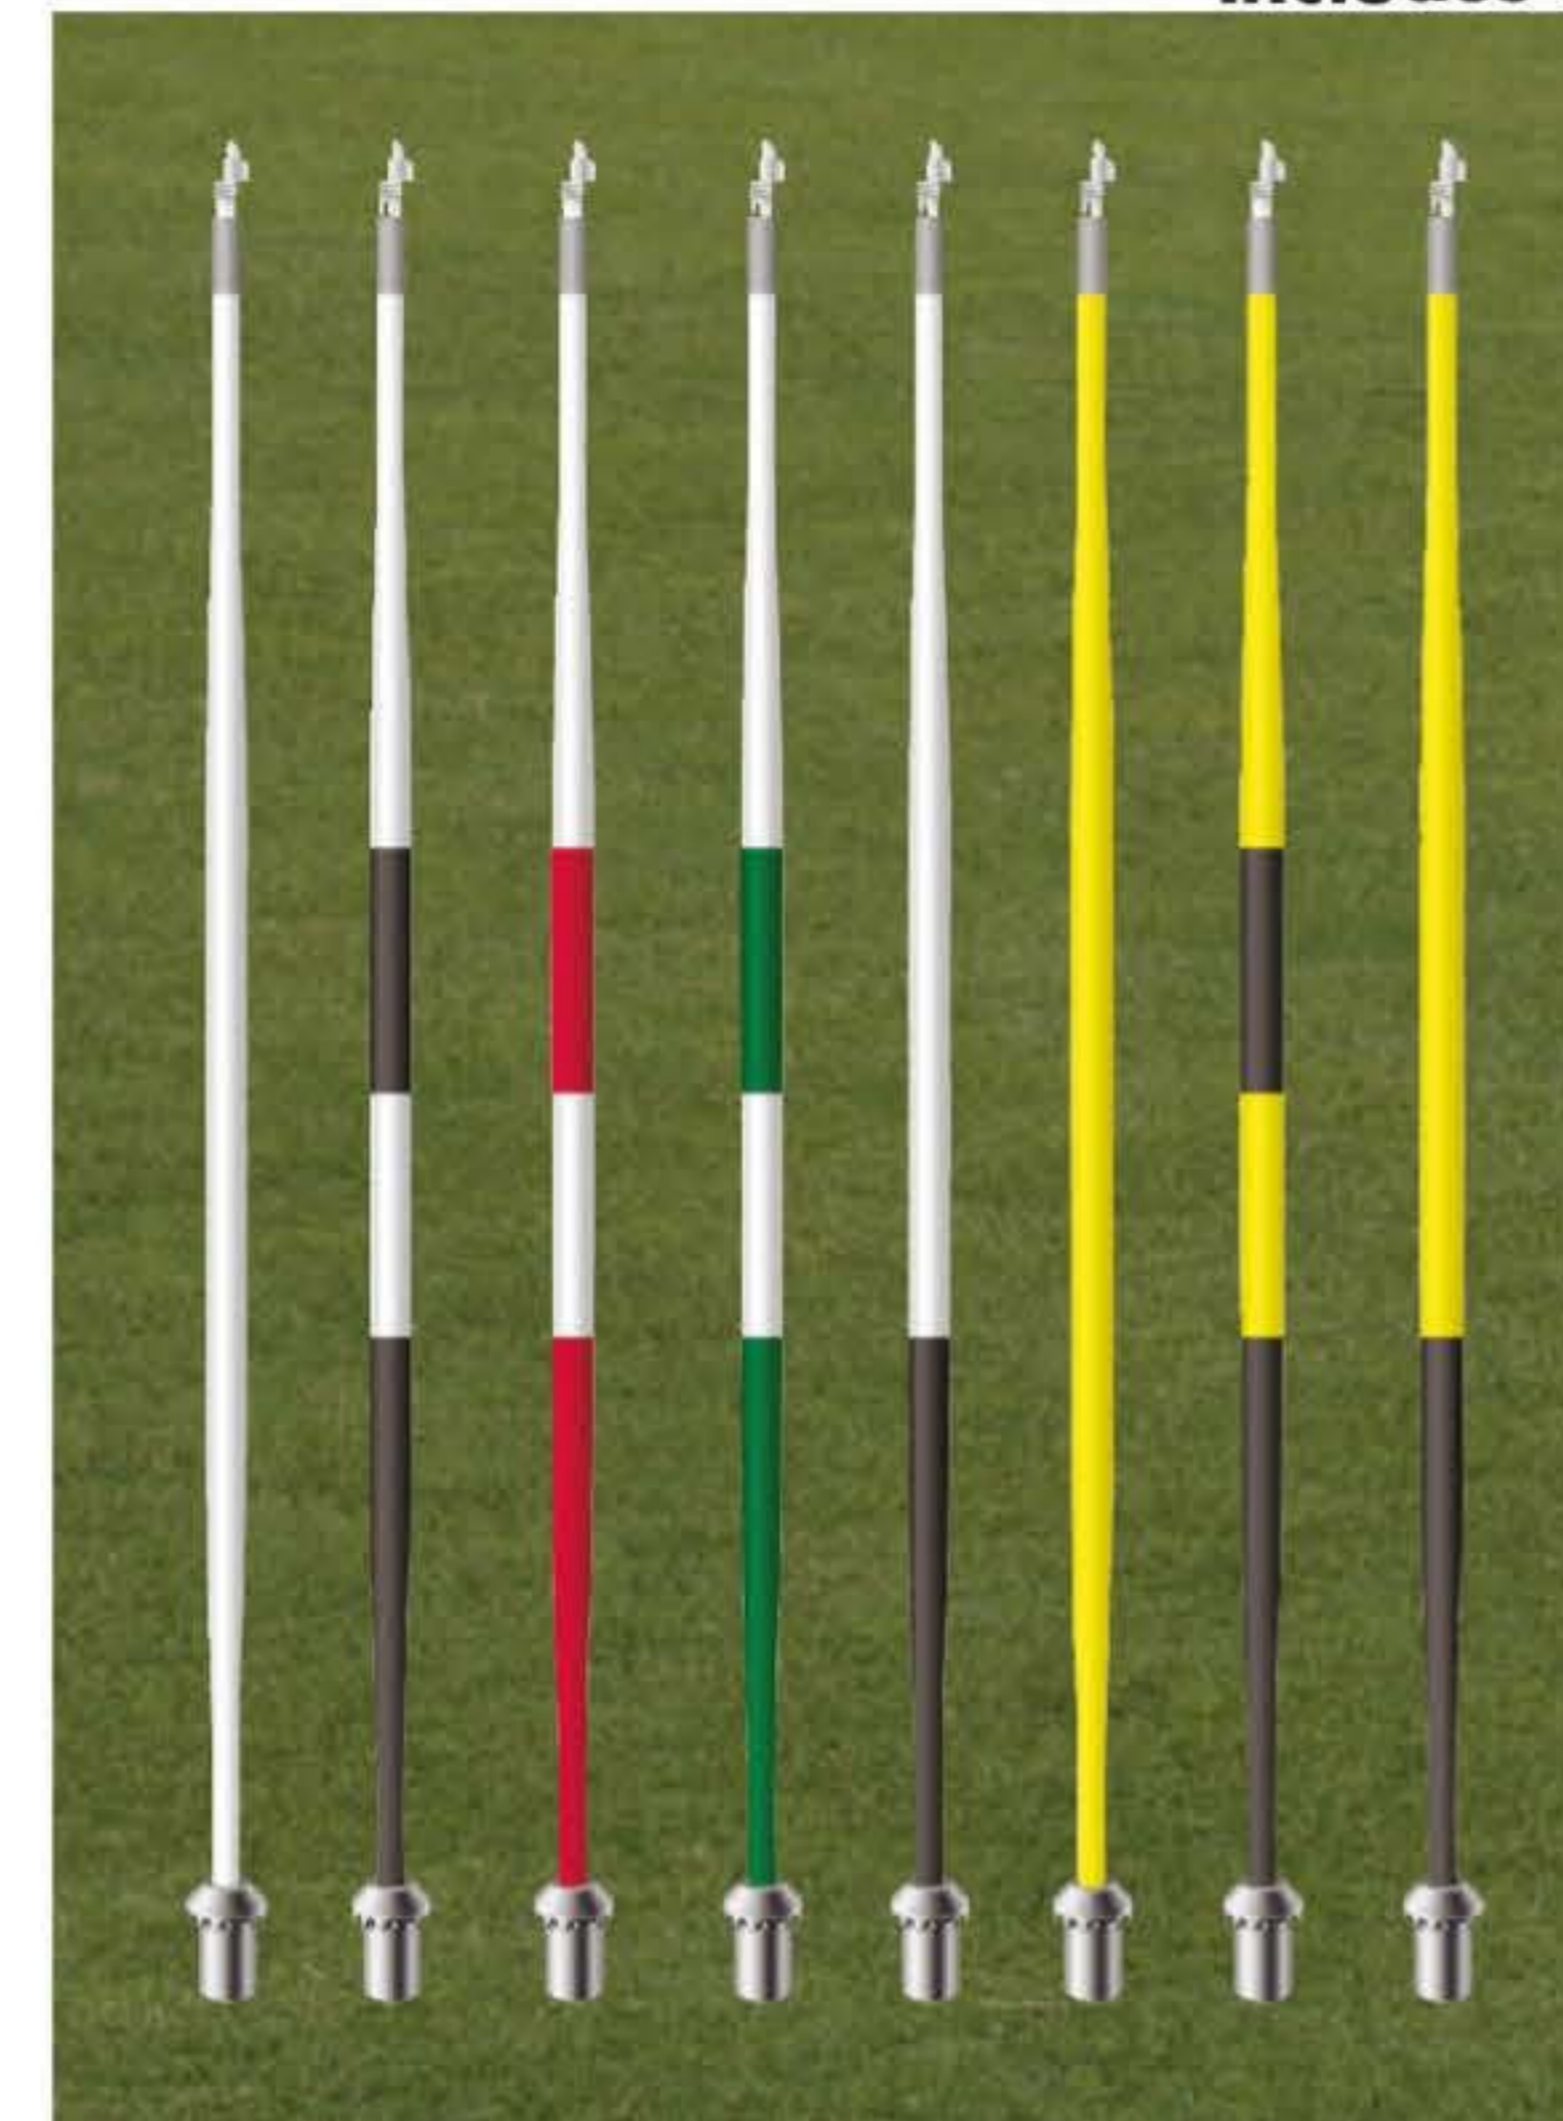

FLAGSTICKS

TAPERED TOURNAMENT FLAGSTICKS

Remarkable strength, visibility and wind resistance.
Tapered from a 3/4" diameter center to 1/2" at the ends.
Includes Smart-Fit ferrule.