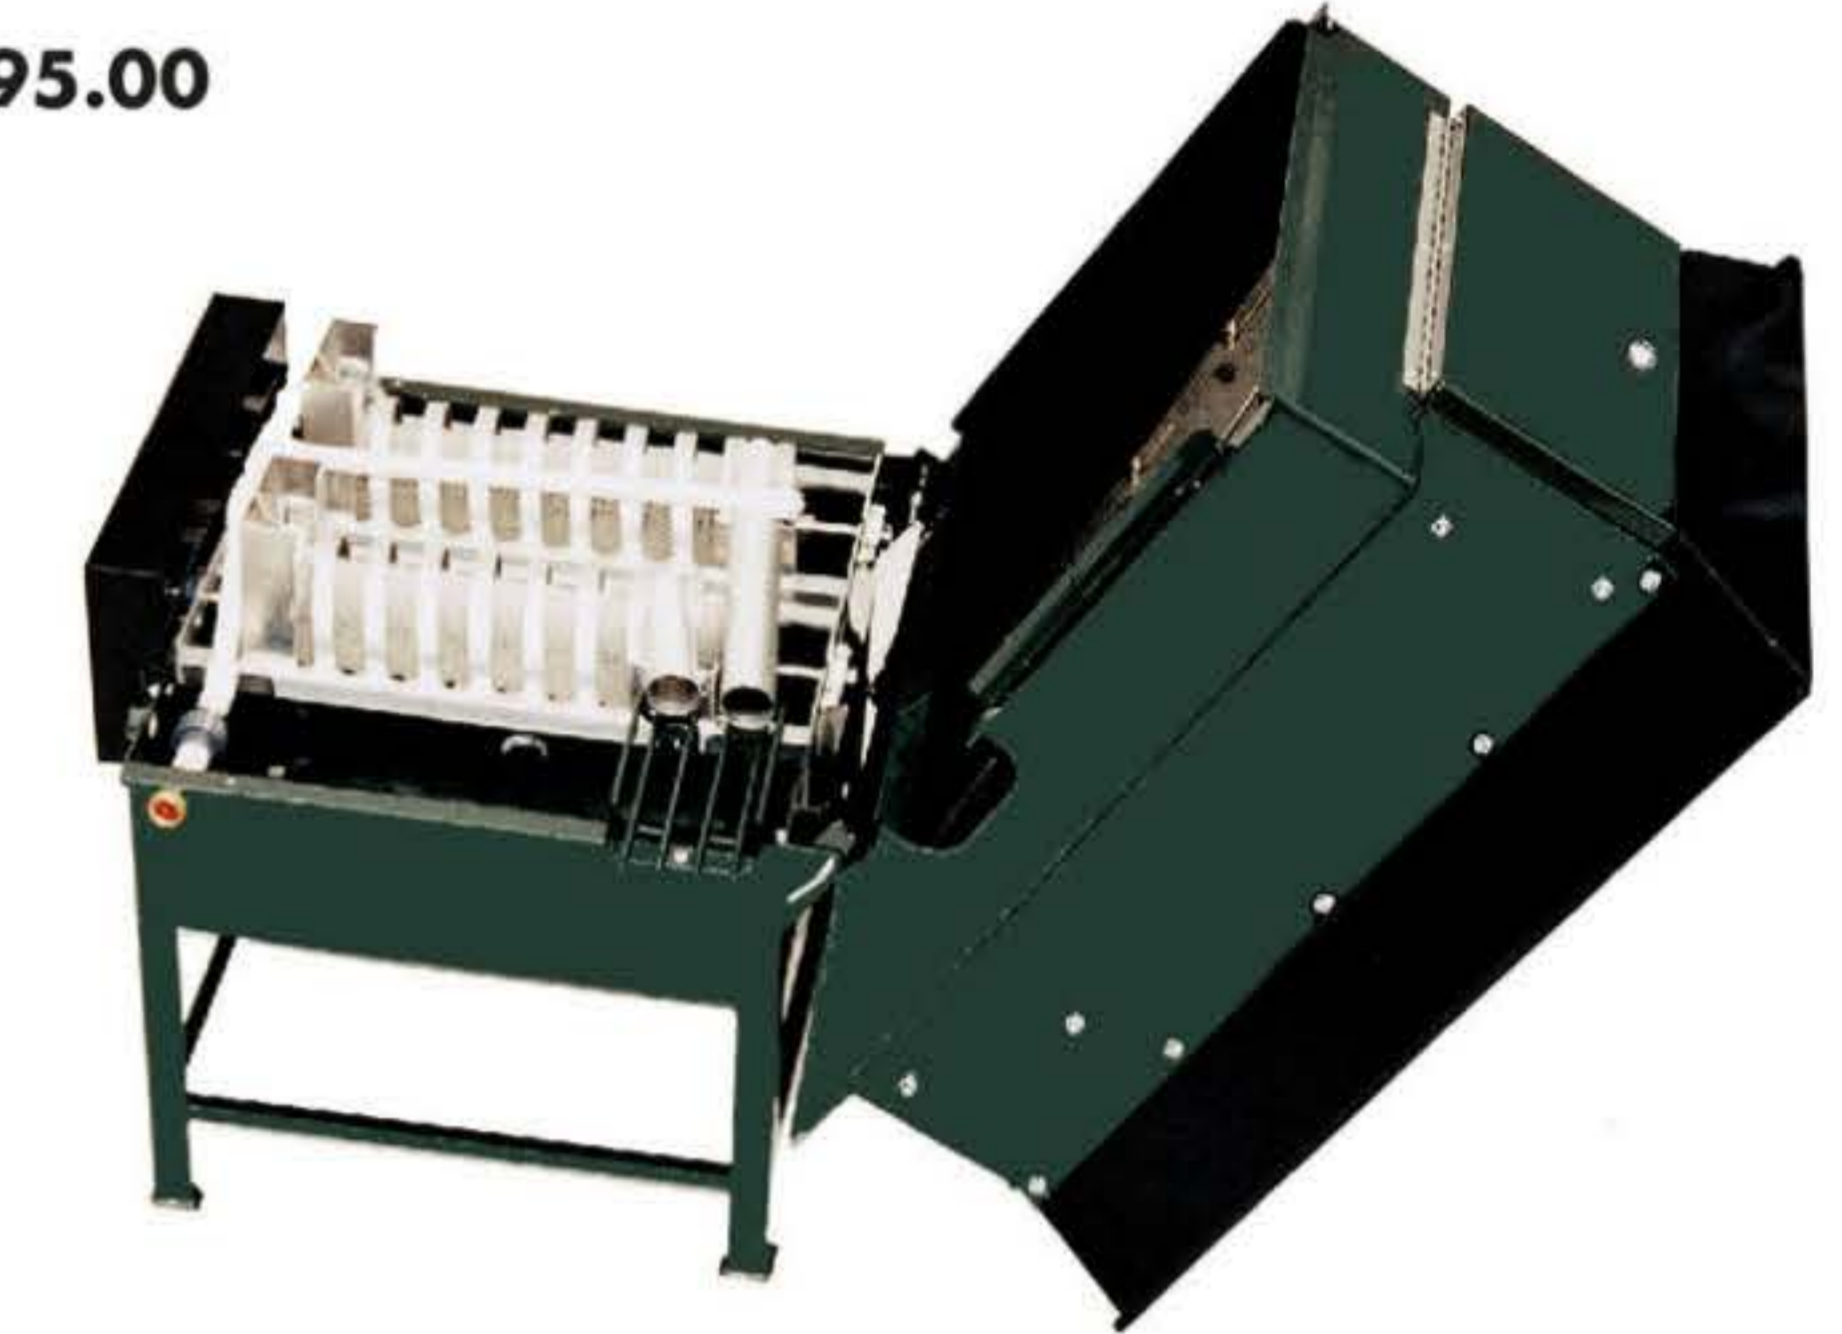

45,000 Capacity BALL WASHER

BW-022 - 45K Capacity Ball Washer **$4295.00**
includes rubber pad

Cleaning Rate: 45,000 balls per hour
Dimensions: 42"W x 28"D x 42"H
Hopper Capacity: 1,350 Range balls
Water Capacity: 17 Gallons
Motor: 1 HP
Power Requirements: 110 volts

Easy Picker Ball Washers are the answer for a thorough and rapid cleaning of your range balls.

Your maintenance cost will also decrease. Our Ball Washers can easily be integrated with any elevator, conveyor, or storage bin.

Dual Brush cleaning insures complete washing of each ball as it rotates 360 degrees through the nylon brush scrubbing area.

Stainless Steel and Aluminum construction will assure there will be no rust or corrosion.

Flow Thru hopper makes the ball washer virtually free from jamming.

Adjustable Drain allows flow of clean water at all times.

High Pressure water cleaning system efficiently removes dirt, grass and debris from the bottom of the tank through the 1 1/4" drain. Easy water hookup with a garden hose fitting

Adjustable levelers on all four legs for uneven surfaces.

Equipped with a GFI switch for your safety