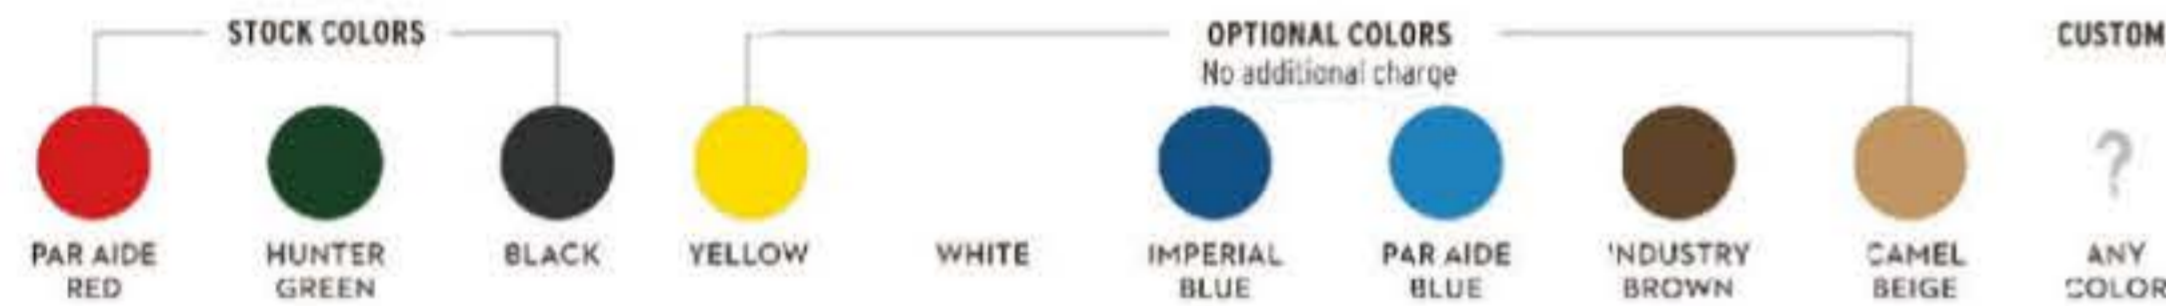

BALL WASHERS

DELUXE BALL WASHER

- Par Aide's most popular model
- Drain plug in front for easy cleaning
- Patented internal overflow
- 7 pt Capacity

PA-203-01 Par Aide Red	$307.00
PA-203-02 Hunter Green	$307.00
PA-203-00 Black	$307.00
PA-203-99 Other colors- specify	$307.00

MASTER BALL WASHER

- Par Aide's classic, original design
- Durable aluminum cast
- Only one moving part
- 5 pt Capacity

PA-205-01 Par Aide Red	$287.00
PA-205-02 Hunter Green	$287.00
PA-205-00 Black	$287.00
PA-205-99 Other colors- specify	$287.00

CHOOSE FROM ANY OF THESE WELL DESIGNED ENSEMBLES, OR DESIGN YOUR OWN BY MIXING AND MATCHING INDIVIDUAL ITEMS

DELUXE ENSEMBLE

PA-30-01 Par Aide Red	$488.00
PA-30-02 Hunter Green	$488.00
PA-30-00 Black	$488.00
PA-30-99 Other colors- specify	$488.00

DELUXE ENSEMBLE WITH TRASH MATE SINGLE UNIT

Trash opening lid included

PA-31-01 Par Aide Red	$583.00
PA-31-02 Hunter Green	$583.00
PA-31-00 Black	$583.00
PA-31-99 Other colors- specify	$583.00

DELUXE ENSEMBLE WITH TRASH MATE DOUBLE UNIT, SPIKE CLEANER AND CLUB WASHER

One trash and one "Cans Only" lid included

PA-34-01 Par Aide Red	$899.00
PA-34-02 Hunter Green	$899.00
PA-34-00 Black	$899.00
PA-34-99 Other colors- specify	$899.00

MASTER ENSEMBLE

PA-50-01 Par Aide Red	$470.00
PA-50-02 Hunter Green	$470.00
PA-50-00 Black	$470.00
PA-50-99 Other colors- specify	$470.00

MASTER ENSEMBLE WITH TRASH MATE SINGLE UNIT

Trash opening lid included

PA-51-01 Par Aide Red	$564.00
PA-51-02 Hunter Green	$564.00
PA-51-00 Black	$564.00
PA-51-99 Other colors- specify	$564.00

MASTER ENSEMBLE WITH TRASH MATE DOUBLE UNIT

One trash and one "Cans Only" lid included

PA-52-01 Par Aide Red	$637.00
PA-52-02 Hunter Green	$637.00
PA-52-00 Black	$637.00
PA-52-99 Other colors- specify	$637.00

BALL WASHER ACCESSORIES

- **Agitator Assembly** PA-200-30 $51.00
  Includes hex nut, grommet and top knob
- **Cap Screw** PA-200-21-4 Pk of 4 $4.50
- **Cover Locking Screw** PA-203-70-6 $5.25
  Package of 6
- **Agitator Rubber Grommet** PA-200-11-4 Pk of 4 $5.00
- **Base Locking Screw** (not shown) PA-204-70-6 Pk of 6 $5.00
- **Drain Plug Wrench** PA-203-10-4 Pk of 4 $10.00
- **Brush Assembly** PA-200-20 $65.00
- **Agitator Lock Nut** PA-200-80-4 Pk of 4 $10.00
- **Drain Plug Gasket** PA-203-50-10 Pk of 10 $9.25
- **Drain Plug with Gasket** PA-203-40-4 Pk of 4 $22.00
- **Allen Plug Wrench** PA-203-16-4 Pk of 4 $2.50
- **Towel Clip** PA-200-60-4 Pk of 4 $17.00
- **Foam Gasket** PA-203-25 Deluxe $4.50
  PA-205-25 Master $4.50