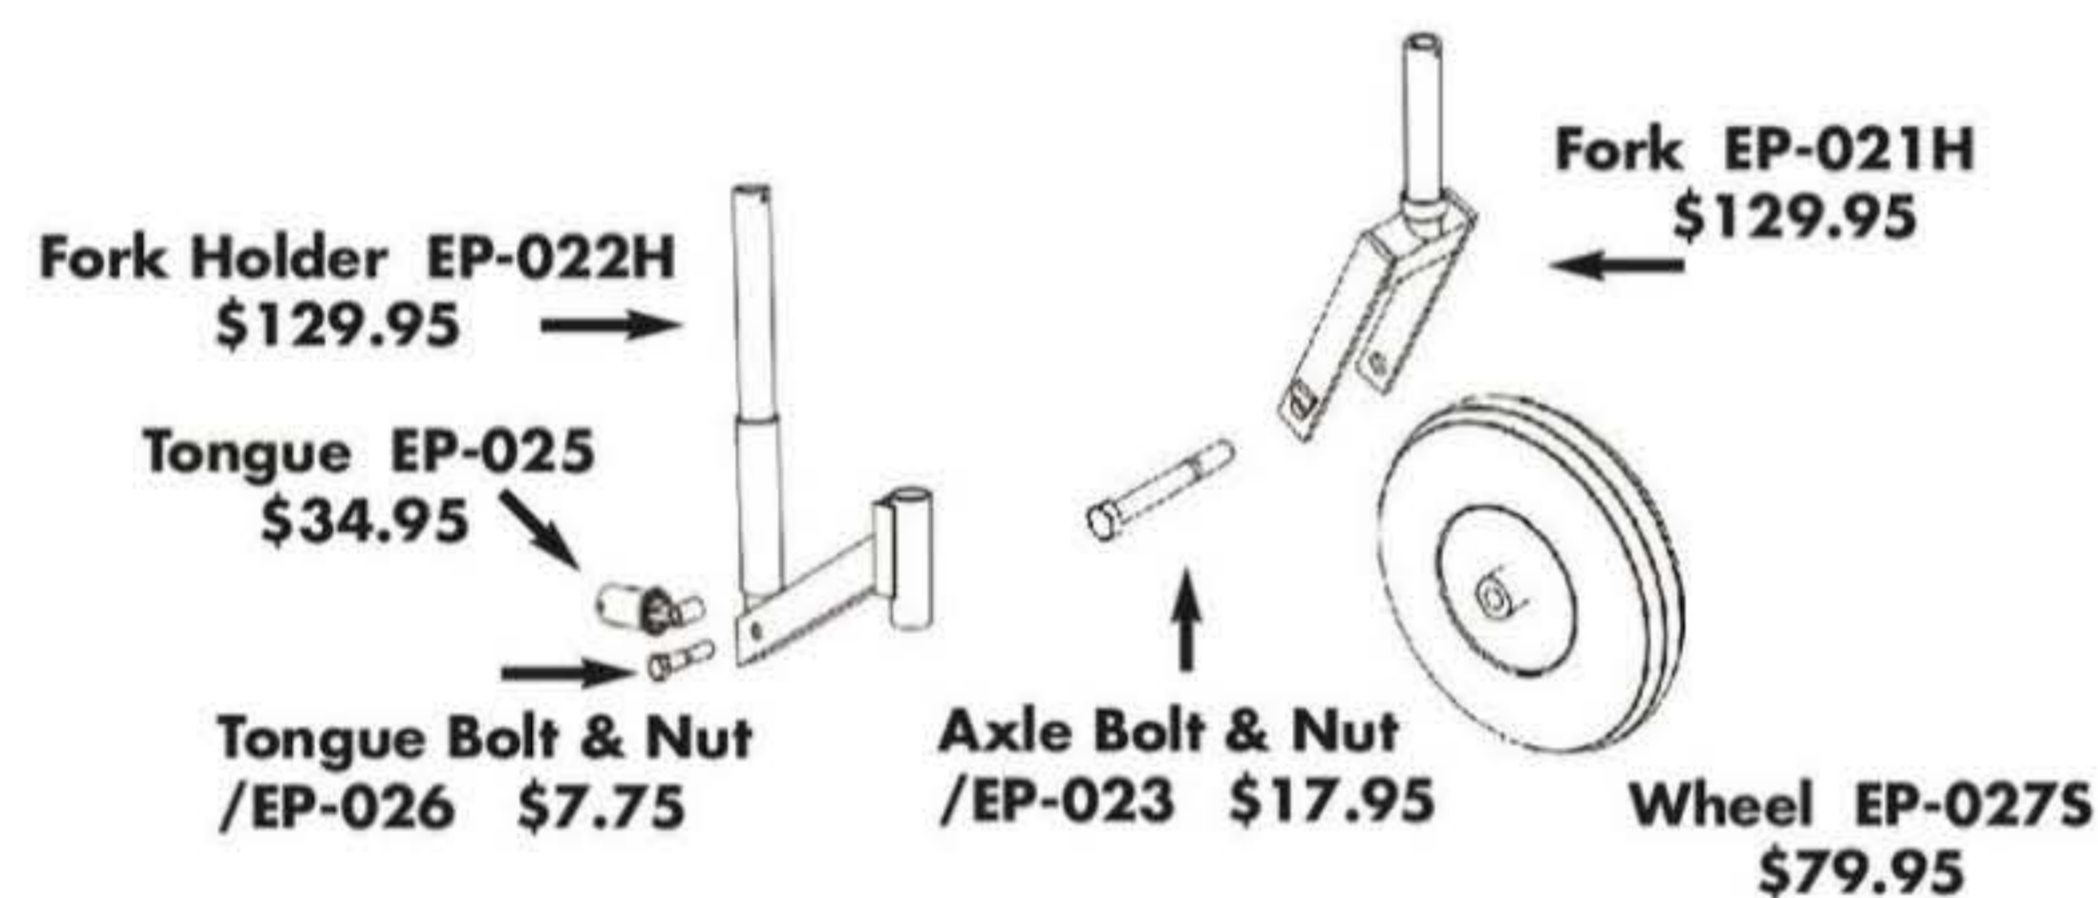

Front Wheel Assembly

EP-101H $399.95
Front wheel assembly includes solid wheel, fork, fork holder and tongue assembly.
Shipping Weight: 22 lbs