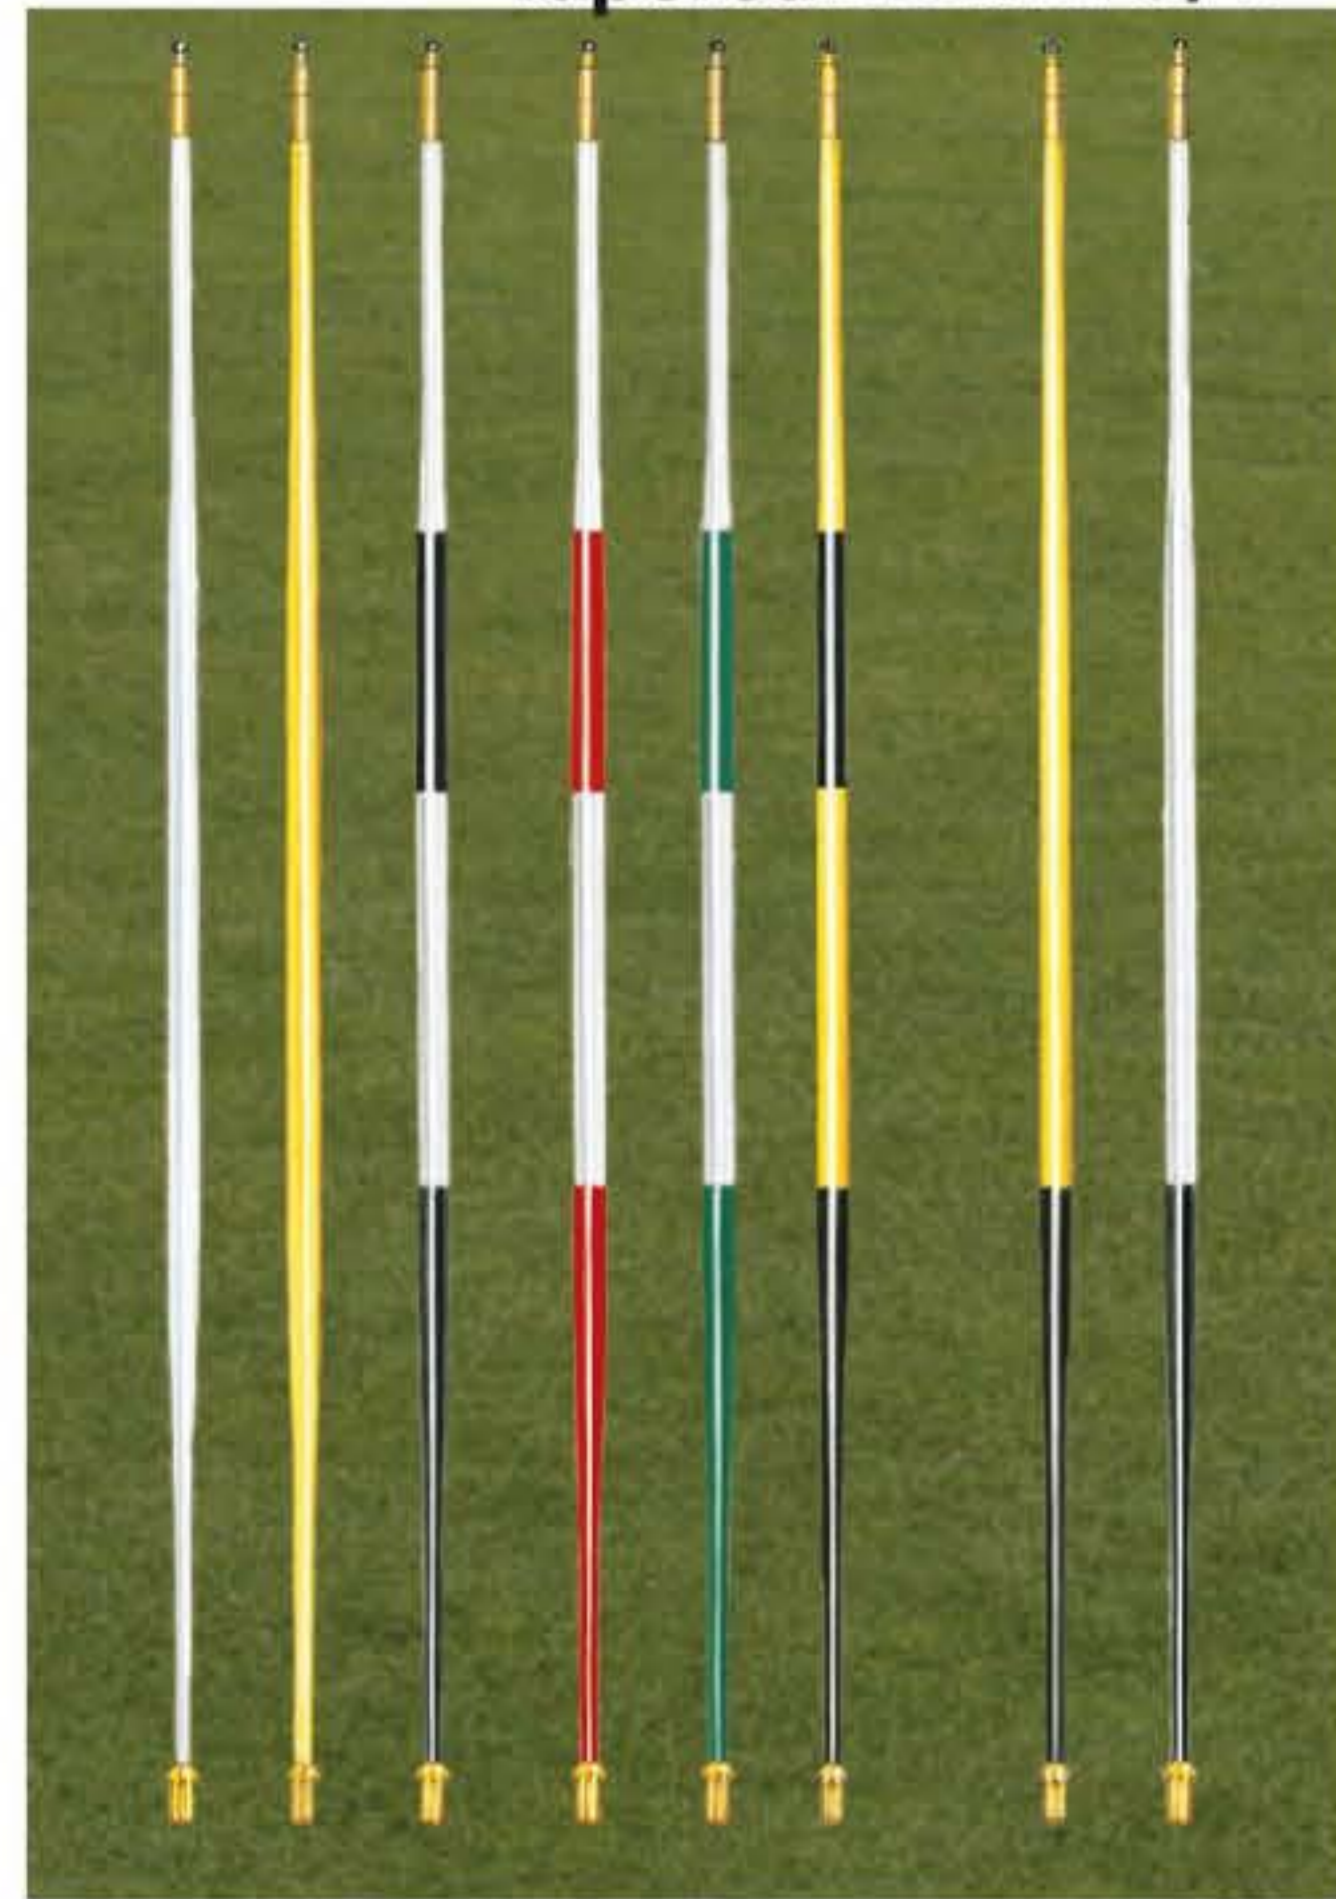

FLAGSTICKS

TAPERED TOURNAMENT FLAGSTICKS

Tapered from a 3/4" diameter center to 1/2" at the ends.

NEW

ALUMINUM/FIBERGLASS TOURNAMENT FLAGSTICKS

Top and Bottom are 1/2" fiberglass. Flagstick body is 1" diameter aluminum.

1" Aluminum/Fiberglass Flagstick	8'
Bright White- Set of 9	PA-702-089
Bright White- Individual	PA-702-08
Bright Yellow- Set of 9	PA-701-089
Bright Yellow- Individual	PA-701-08
Set of 9 Each	$500.00
Each	$57.00
White w/1 Black Stripes- Set of 9	PA-703-089
White w/1 Black Stripes- Individual	PA-703-08
Set of 9 Each	$577.00
Each	$65.00
White w/2 Black Stripes- Set of 9	PA-704-089
White w/2 Black Stripes- Individual	PA-704-08
Set of 9 Each	$594.00
Each	$67.00
White w/3 Black Stripes- Set of 9	PA-705-089
White w/3 Black Stripes- Individual	PA-705-08
Set of 9 Each	$611.00
Each	$69.00