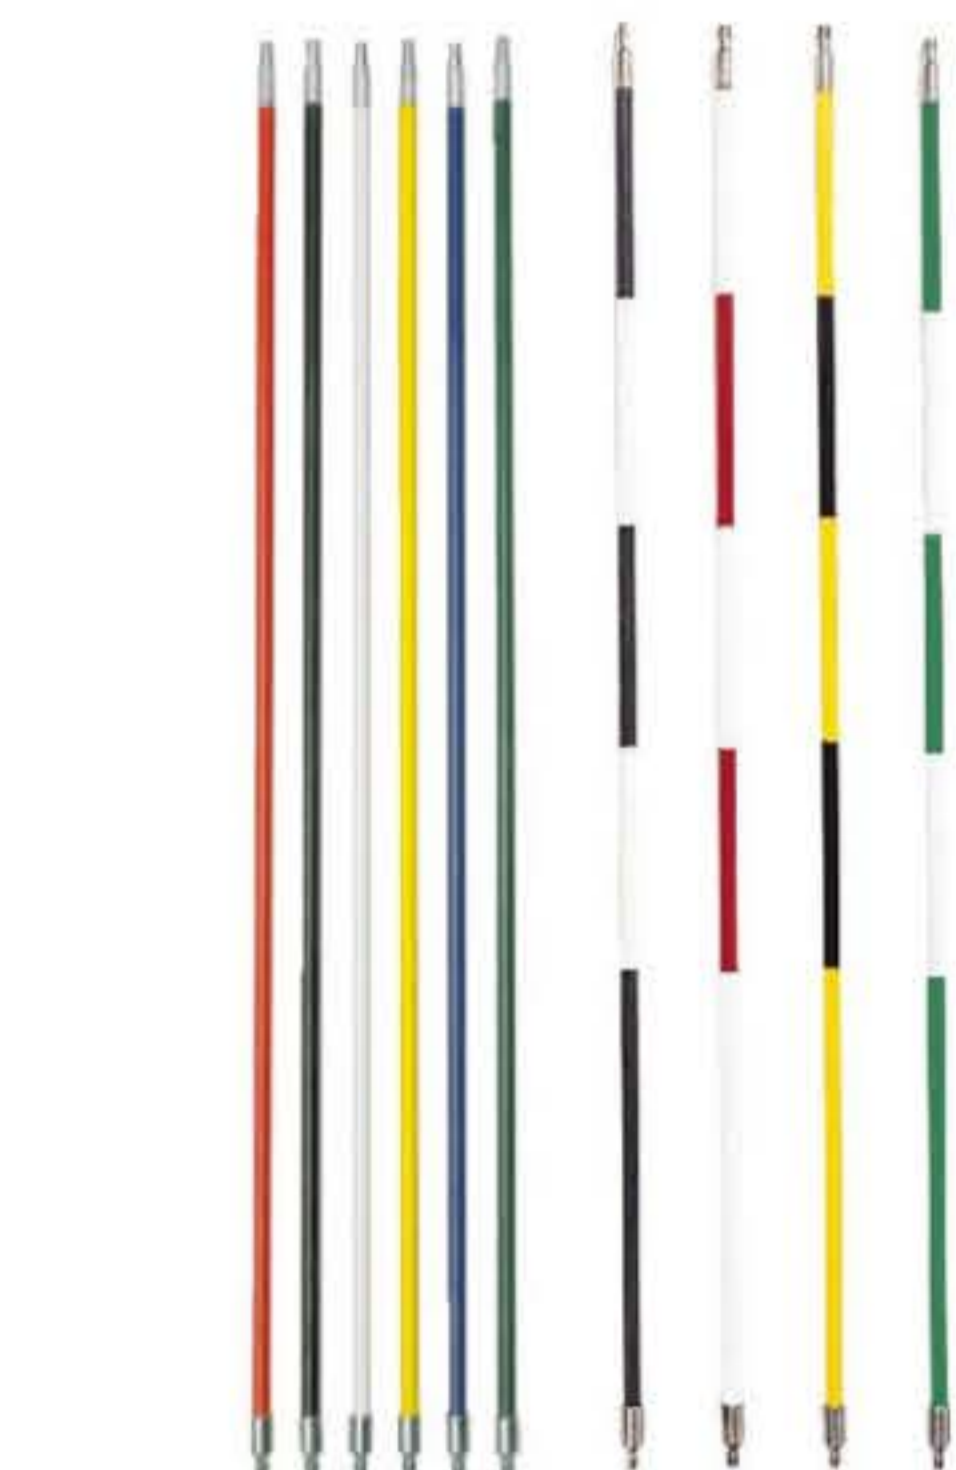

Practice Green Rods

- For small tube 3/8" diameter flags
- Solid, resilient fiberglass construction. 28" long
- Knob and base sold separately

Solid Rod Only

Red	SG-20182
Black	SG-20282
White	SG-20382
Yellow	SG-20482
Green	SG-20682
Each	$11.00

Striped Rod Only

Black/White	SG-20010
White/Red	SG-20020
Yellow/Black	SG-20030
Green/White	SG-20040
Each	$15.00

PRACTICE GREEN ROD KNOBS

SG-20822	3/8" Dia Rod	$3.00ea
SG-20522	1/2" Dia Rod	$4.00ea

SOLID METAL BASE
SG-20322 $7.00ea

Practice Green Targets

- Mark your practice greens without cutting a hole
- All metal targets are easy to relocate
- Use with 3/8" flags (optional)
- 23 1/2" Rod with 5" Spike

Red Rod	SG-20100	$23.00
White Rod	SG-20101	$23.00
Black Rod	SG-20103	$23.00

Cast Aluminum Practice Green Markers

- Durable cast aluminum 3" round head
- Rod and base sold separately
- Custom decals available, call for quote

Blank Aluminum Head Only

Red	SG-20534
Black	SG-20537
White	SG-20532
Yellow	SG-20533
Blue	SG-20536
Green	SG-20535
Each	$8.00

**OPTIONAL NUMBER
DECALS
SEE PAGE 39**

PRACTICE GREEN/GREEN ACCESSORIES

Numbered Practice Green Pennant Sets

- Classic, one-piece rigid plastic head, plastic base and 28" fiberglass rod
- Order Individually or as a set of nine
- Specify hole numbers when ordering single flags (-x)
- Available plain with no number. Add "-P" to part #

	Set 1-9 w/rod & base	Set 10-18 w/rod & base	Single Unit w/rod & base	Head and Rod Only
White Head/Red Rod	SG-20391	SG-20390	SG-20392-x	SG-20393-x
White Head/Green Rod	SG-20491	SG-20490	SG-20492-x	SG-20493-x
Black Head/Yellow Rod	SG-20591	SG-20590	SG-20592-x	SG-20593-x
	$231.00	$231.00	$26.00	$19.00

Numbered Practice Green Flag Sets

- Premium nylon 5 1/2" x 8" tubelock Flags
- 28" rod with base
- Order Individually or as a set of nine
- Specify hole numbers when ordering single flags (-x)

	Set 1-9 w/rod, knob & base	Single Unit w/rod, knob & base	Flag Only
Red Flag/White Rod	SG-20691	SG-20692-x	SG-20612-x
White Flag/Red Rod	SG-20791	SG-20792-x	SG-20712-x
Yellow Flag/Black Rod	SG-20891	SG-20892-x	SG-20812-x
	$272.00	$28.00	$9.00

Placement Flags

- Slide up or down to indicate hole position and remind players to repair their ball marks
- Rubber grommets included

Placement Markers

- Slide up or down to indicate hole position
- Placement markers fit 1/2" poles only
- Rubber grommets included

	PLEASE REPAIR BALL MARKS		PLAIN (NO MESSAGE)	
	1/2" Flagstick	3/4" Flagstick	1/2" Flagstick	3/4" Flagstick
Red	SG-05335	SG-05337	SG-05345	SG-05347
Yellow	SG-05355	SG-05357	SG-05365	SG-05367
White			SG-05371	SG-05372
Set of 9	$61.00	$61.00	$53.00	$53.00

PLACEMENT MARKERS	
Red	SG-05350
Blue	SG-05352
White	SG-05351
Yellow	SG-05353
Each	$5.00ea