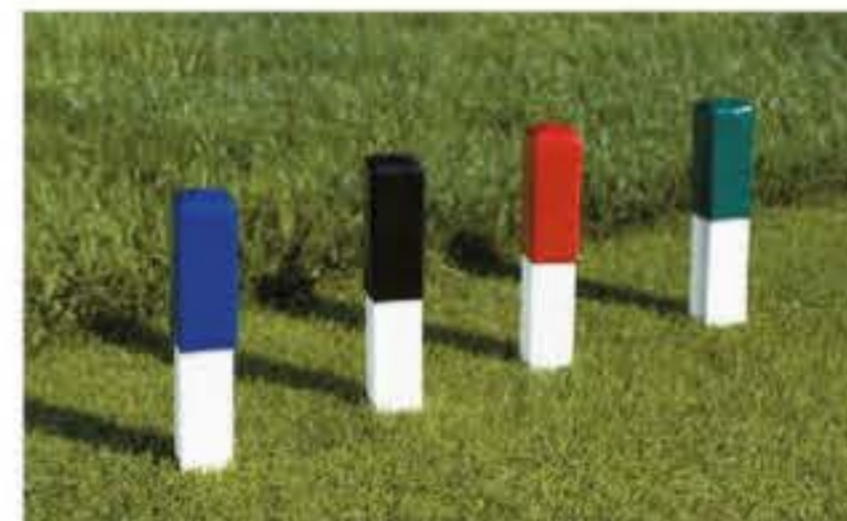

Multipurpose Markers w/Stainless Steel Spikes

Easy to place and remove. Helpful for guiding golfers in the right direction, protect wet areas, place in front of greens and more. Durable 8" white recycled plastic stakes with a 4" colored vinyl cap. Sold in quantities of 25, includes a black carrying bucket.

PA-12250-25	Hunter Green/White	$184.00
PA-12251-25	Red/White	$184.00
PA-12252-25	Black/White	$184.00
PA-12253-25	Blue/White	$184.00

Caps Only

PA-11699	Green (Bag of 25)	$ 68.00
PA-11698	Red (Bag of 25)	$ 68.00
PA-11697	Black (Bag of 25)	$ 68.00
PA-11696	Blue (Bag of 25)	$ 68.00

Vinyl Covered Round Yardage Poles

60" Poles with VinylGuard™ covering protects from fading, scratching and damage from UV rays. Pre-assembled with in-ground mounting included. 2" diameter.

PA-11680	Black/White Stripe	$73.00
PA-11681	Red/White Stripe	$73.00

2"x 2" Single Color Beveled Top Distance Markers

Colorful Distance Markers. Easily Moved. Includes Stainless Steel Spike. Beveled Top. Colors: White, Red, Yellow, Blue.

JF-GS1424	2"x 2" Distance Marker	24"	$13.00 ea
JF-GS1432	2"x 2" Distance Marker	32"	$15.00 ea
JF-GS1436	2"x 2" Distance Marker	36"	$16.00 ea

Directional Markers/Stakes

Markers used to direct golfers around sensitive areas. 6 1/4" white recycle plastic stake with a 4" colored vinyl cap. 5 3/4" coated steel spike. Sold in quantities of 25, includes a black carrying bucket.

SG-16925	Yellow Directional Marker	$160.00
SG-16935	Green Directional Marker	$160.00
SG-16950	Red Directional Marker	$160.00
SG-16975	Blue Directional Marker	$160.00
SG-16945	Orange Directional Marker	$160.00

PVC Distance Markers

32" high, 1 1/2" diameter, includes cap and decal.

Optional Ground Anchors available