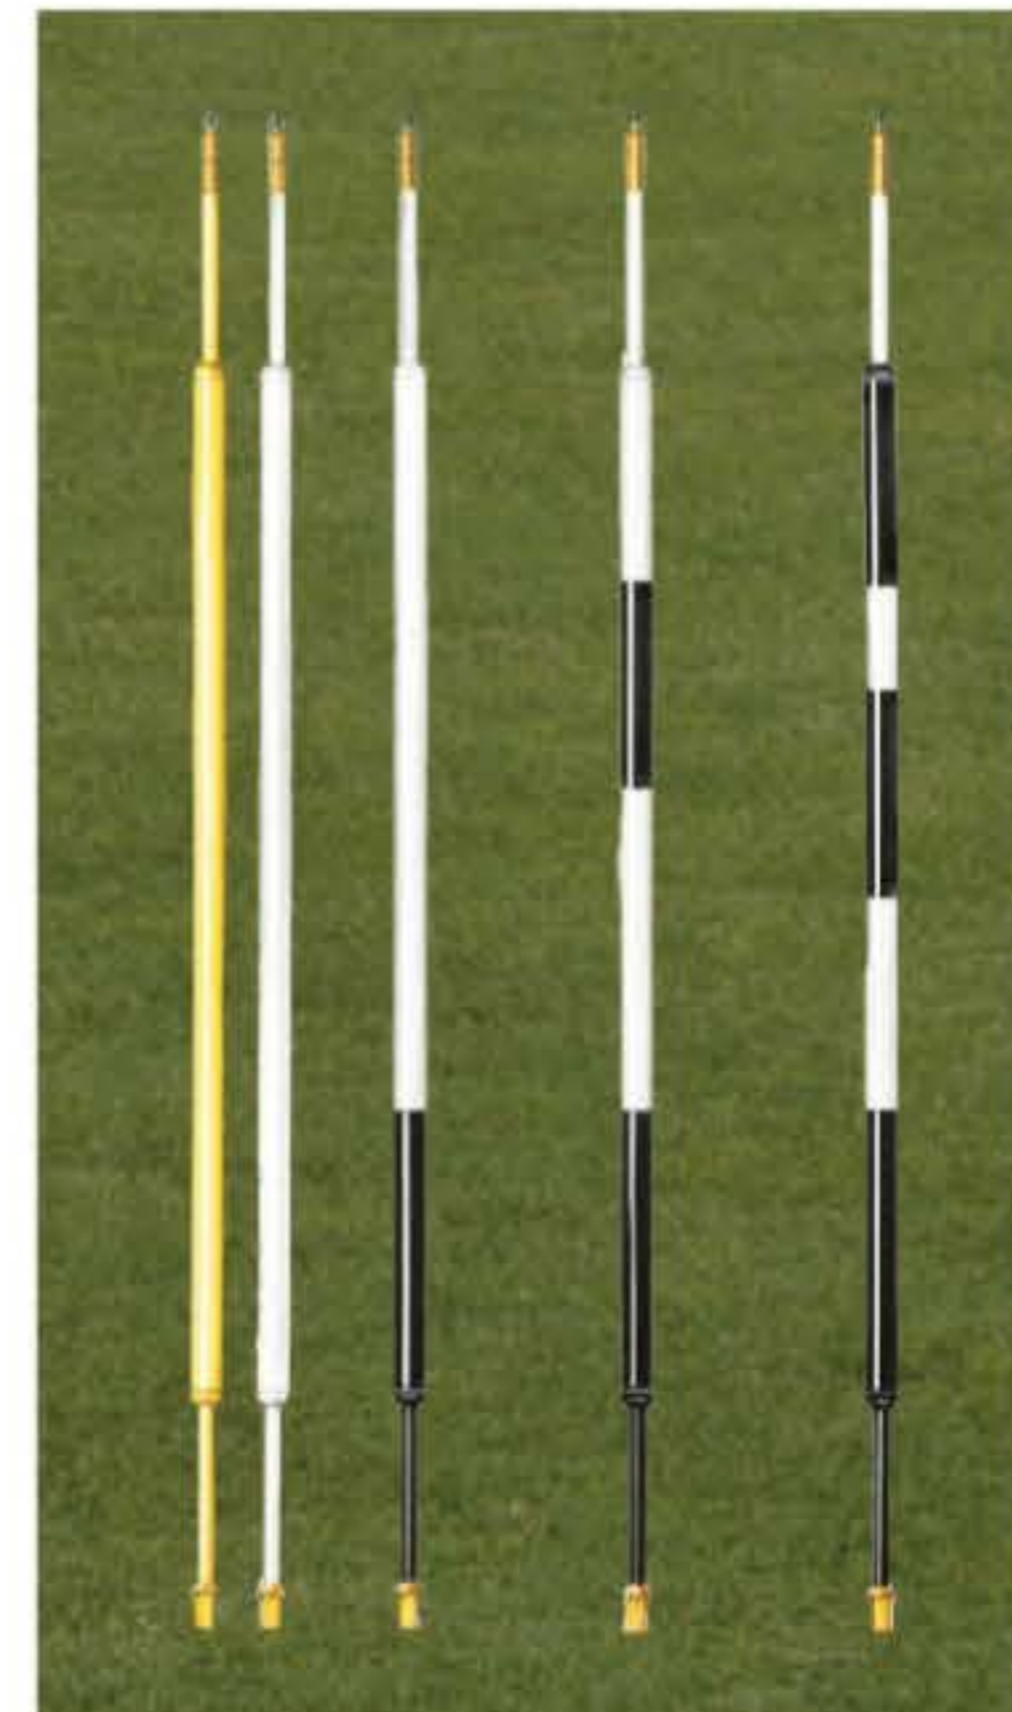

FLAGSTICKS

TAPERED TOURNAMENT FLAGSTICKS

Tapered from a 3/4" diameter center to 1/2" at the ends.

NEW

ALUMINUM/FIBERGLASS TOURNAMENT FLAGSTICKS

Top and Bottom are 1/2" fiberglass. Flagstick body is 1" diameter aluminum.

1" Aluminum/Fiberglass Flagstick	8'
Bright White- Set of 9	PA-702-089
Bright White- Individual	PA-702-08
Bright Yellow- Set of 9	PA-701-089
Bright Yellow- Individual	PA-701-08
Set of 9 Each	$500.00
Each	$57.00
White w/1 Black Stripes- Set of 9	PA-703-089
White w/1 Black Stripes- Individual	PA-703-08
Set of 9 Each	$577.00
Each	$65.00
White w/2 Black Stripes- Set of 9	PA-704-089
White w/2 Black Stripes- Individual	PA-704-08
Set of 9 Each	$594.00
Each	$67.00
White w/3 Black Stripes- Set of 9	PA-705-089
White w/3 Black Stripes- Individual	PA-705-08
Set of 9 Each	$611.00
Each	$69.00

FLAGSTICKS

VINYL-COVERED FLAGSTICKS

Durable, vinyl covered flagsticks won't fade, crack or stain.

1/2" Fiberglass Flagstick	7'6"
Bright White- Set of 9	PA-730-0759-2
Bright White- Individual	PA-730-075-2
Bright Yellow- Set of 9	PA-740-0759-2
Bright Yellow- Individual	PA-740-075-2
Set of 9 Each	$366.00
Each	$42.00
White w/2 Black Stripes- Set of 9	PA-752-0759-2
White w/2 Black Stripes- Individual	PA-752-075-2
Set of 9 Each	$433.00
Each	$49.00
Bright Yellow w/30" Black Bottom- 9	PA-745-0759-2
Bright Yellow w/30" Black Bottom- Ind	PA-745-075-2
Set of 9 Each	$419.00
Each	$49.00
Pink	PA-710-99-2
Each	$47.00

3/4" Vinyl-Covered Flagstick	7'6"
Bright White- Set of 9	PA-706-079-2
Bright White- Individual	PA-706-07-2
Bright Yellow- Set of 9	PA-707-079-2
Bright Yellow- Individual	PA-707-07-2
Set of 9 Each	$635.00
Each	$72.00
White w/2 Black Stripes- Set of 9	PA-708-079-2
White w/2 Black Stripes- Individual	PA-708-07-2
Set of 9 Each	$719.00
Each	$81.00