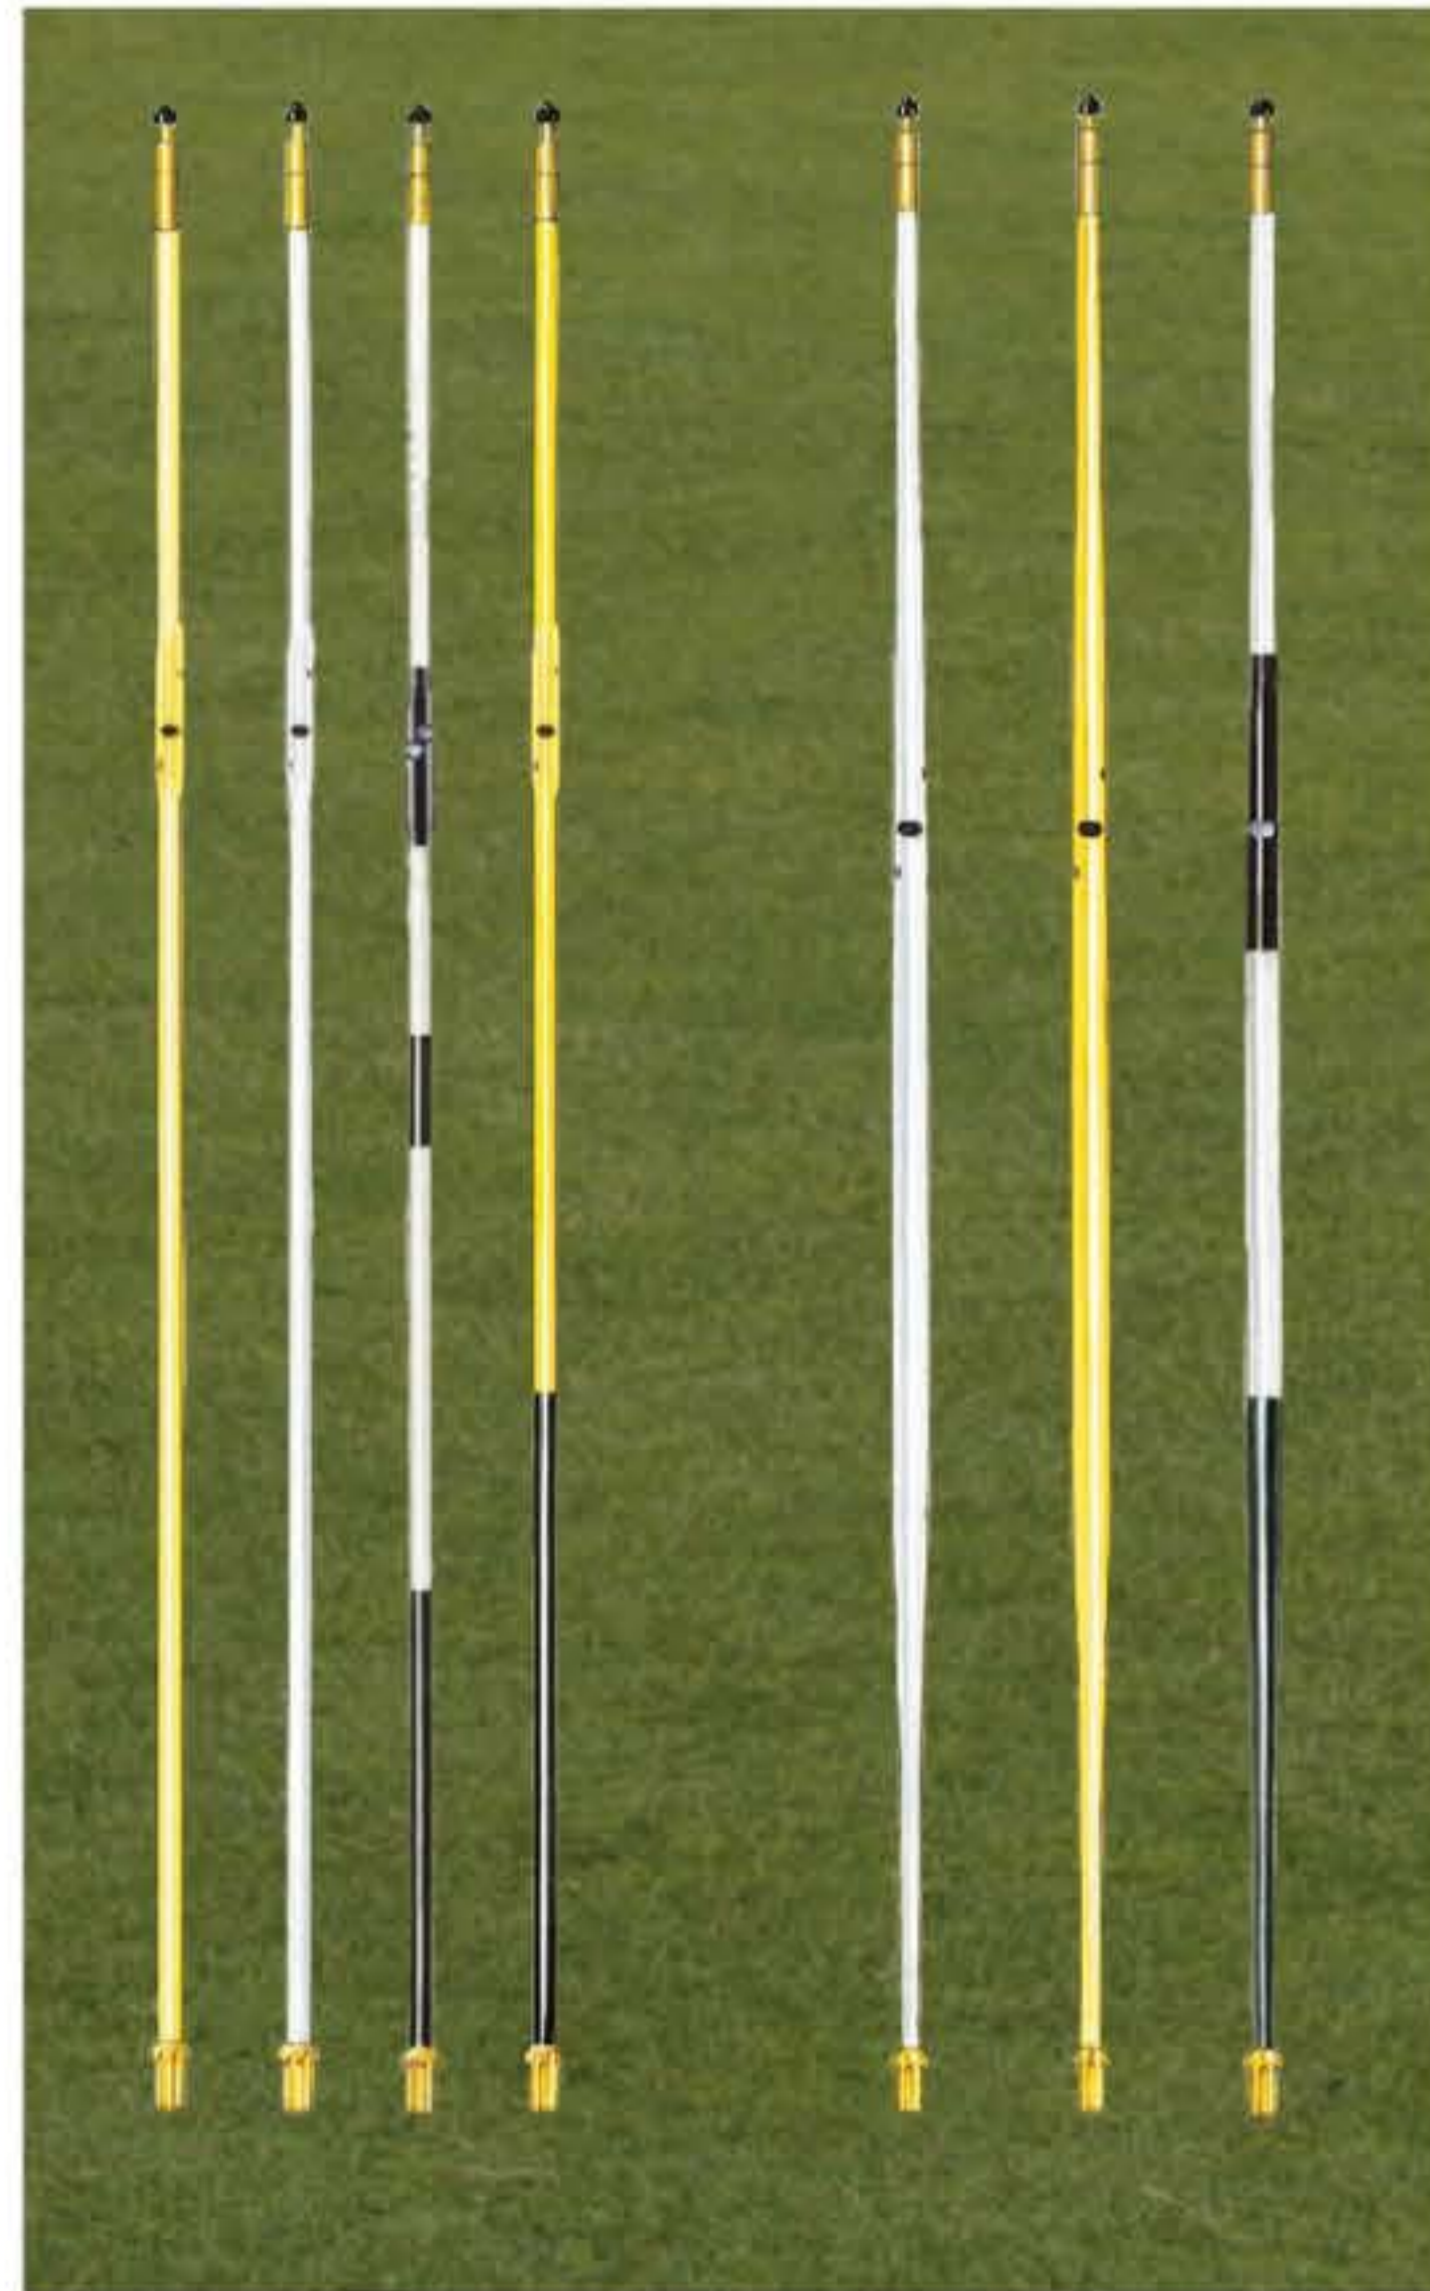

FLAGSTICKS

PRISM FLAGSTICKS

For use with all laser golf distance measuring devices.
Made with Premium Glass Prisms.
Flagsticks are machine drilled.