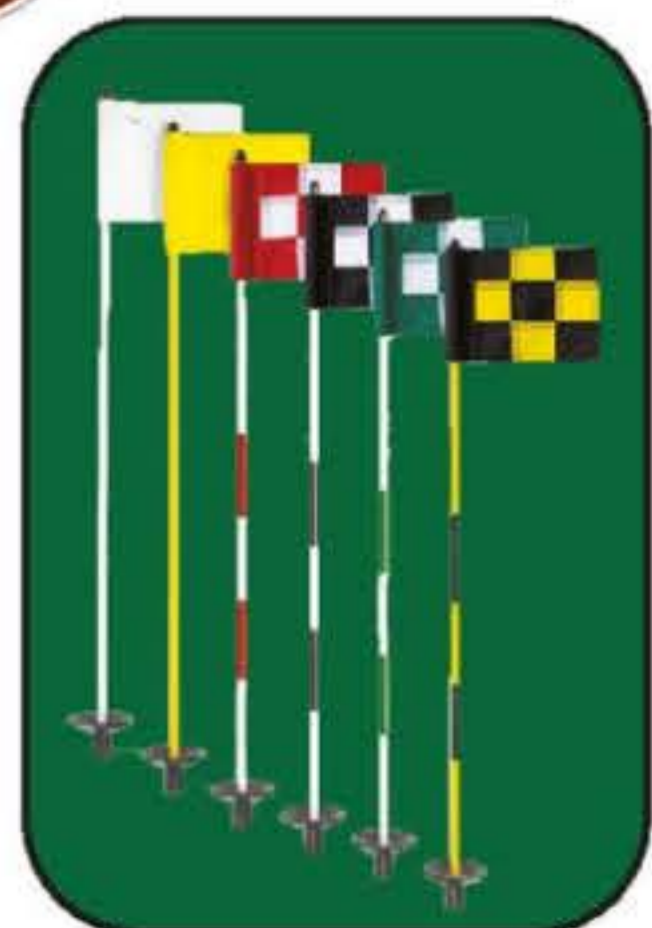

PRACTICE GREEN ACCESSORIES