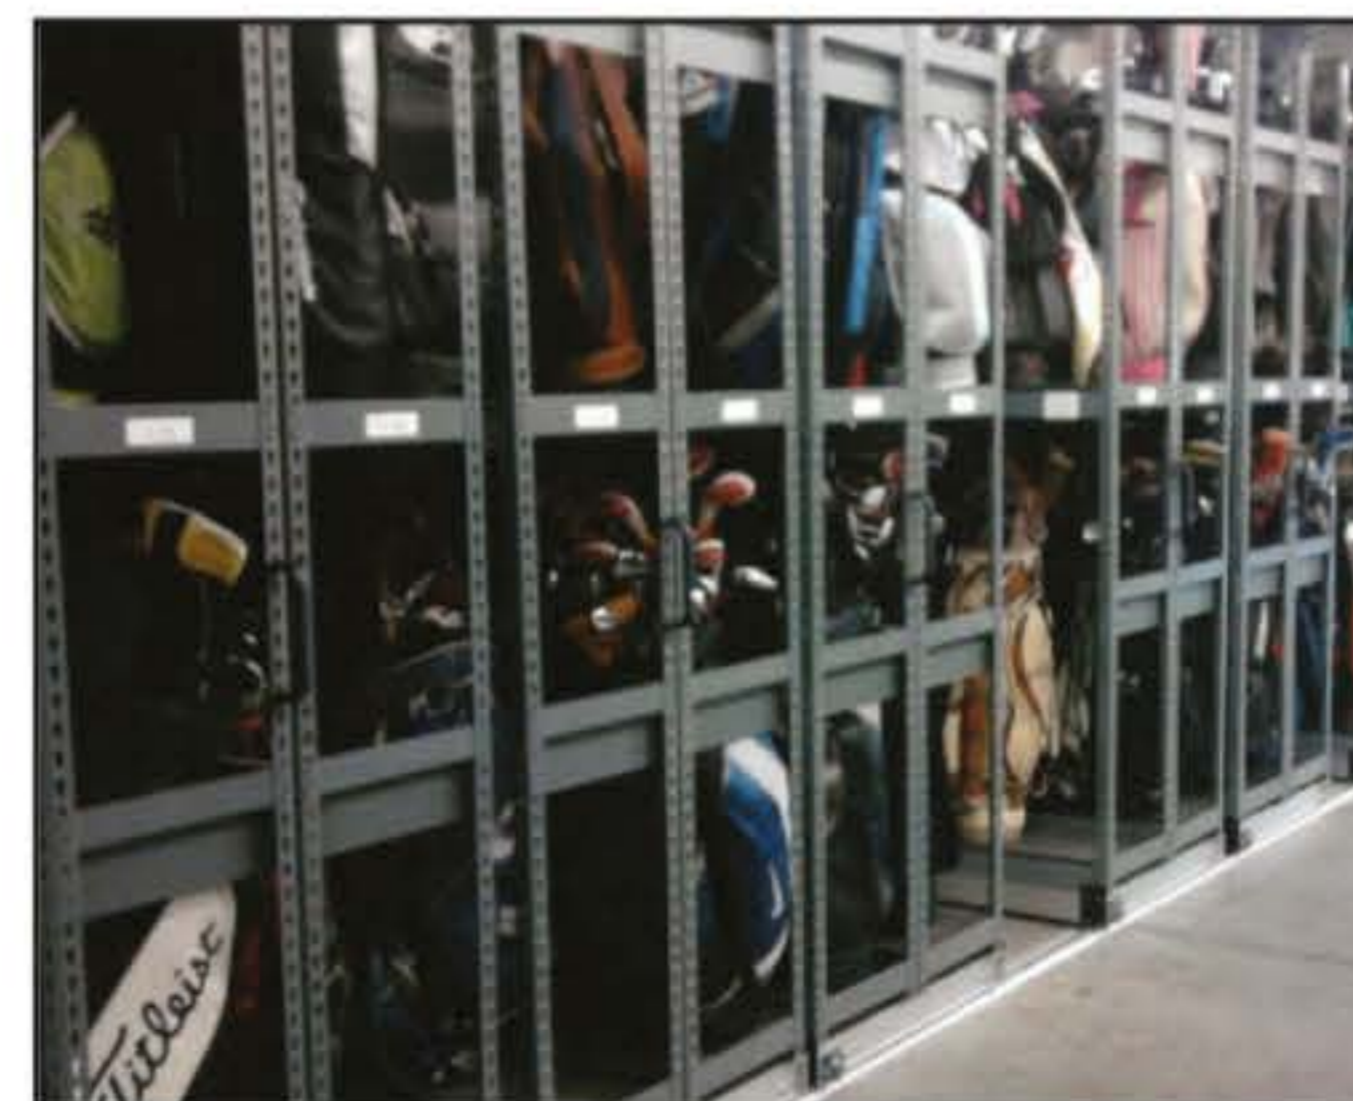

1-800-641-4653 for a Quote Today

- **A**
  Adapters & Hitch Components, 3
- **B**
  Bag Racks, 20-21
  Bag Stands, 18-19
  Bag Storage, 96
  Ball Mark Repair Tools, 82
  Ball Pushers, 18
  Ball Tray, 12
  Ball Washer & Acc, On Course, 60-64
  Ball Washer & Acc, Range, 4-5
  Basket, Picker, 2
  Basket, Range Ball, 14
  Basket Stands, 6
  Benches, 50
  Beverage Station, 51
  Broken Tee Caddies, 45
  Bunker Rakes, 85-87
- **C**
  Cart Flags, 84
  Cart Signs, 84
  Cart Toppers, 83
  Clocks, 27-29
  Club Washer, Range, 47-49
  Course Signage, 29-34
  Cups, 53, 69, 76-77
  Cup Saver, 75
- **D**
  Detergent, 5, 61, 63
  Discs, Range Picker, 2
  Distance Markers, 35-37
  Dispenser, Range Ball, 6-7
  Divot Bottles & Scoops, 45
  Divot/Storage Containers, 42-44
  Drag Mats, 93
  Driving Range Mats, 12-13
  Driving Range Yardage Signs, 23-27

- **E**
  Easel Signs/Clocks, 26-29
  Edge Saver, 73
- **G**
  Greens Cups, 76-77
- **F**
  Fairway Markers, 35
  Flags, 66-69, 78-80, 82, 84
  Flagsticks, 69-75, 78-81
- **H**
  Hole Cutter and Acc, 88-90
- **I**
  Ice Chests, 55
- **M**
  Maintenance Tools, 93-95
  Markers, 35-41, 83
  Mats, 12-13
- **P**
  Paint & Acc, 63, 91-92
  Pickers, Range Ball, 0-2
  Pin Placement Indicator, 81-82
  Pink Flags, Cups, Flagsticks, 69
  Podiums, 22-23
  Practice Green Acc, 78-82
  Proximity Markers, 83
  Pyramid Stackers, Trays, 16
- **R**
  Rakes, 85-87, 95
  Range Bags, 17
  Range Balls, 11
  Range Ball Pickers & Acc, 0-2
  Range Ball Baskets, 14
  Range Ball Crates/Containers, 15
  Range Ball Dispenser & Acc, 6-9
  Range Ball Elevator, 10

- **R (cont)**
  Range Ball Presoaker, 10
  Range Ball Washer & Acc, 4, 5
  Range Dispenser Tokens, 9
  Range Express Software, 8-9
  Range Poles, 23
  Reflectors, Pinside/Laser, 73, 75
  Rental Clubs, 14
  Rope, 40
- **S**
  Scoreboard, 34
  Scorecard Box, 46
  Scrusher & Spike Brushes, 61, 64-65
  Shag Bags, 17
  Shoe Cleaner, 65
  Signs, 24-34
  Stakes, 36-37, 40-41
- **T**
  Tee Dividers, 20
  Tee Markers, 38-39
  Tee Signs, 30-31
  Tee Targets, 25
  Tees, 12, 17
  Tokens, 9
  Towels, 59
  Trash Enclosures, 55-58
  Turf/Maintenance Tools, 93-95
- **U**
  USA Flags, Flagsticks, 69
- **W**
  Waste Enclosure, 55-58
  Water Cooler Enclosure, 52-54
  Weed Wand, 95
  Whipping Poles, 93
  White Board & Acc, 91
- **Y**
  Yardage Signs, 23-27

TERMS AND CONDITIONS

- **Conditions of Sale:** Open accounts will be extended with satisfactory credit rating. Sales tax will be charged on all items where required by state law.
- **International Orders:** All International orders must be paid in U.S. funds.
- **Orders:** When ordering, please include item number, description, applicable color options, quantity, and price. For additional pricing or quotes, contact Easy Picker's sales staff.
- **Cancellations:** Orders placed with Easy Picker may be subject to cancellation charges.
- **Return Policy:** Easy Picker strives to maintain excellent customer service and satisfaction of our products, but if you need to return an item, please contact your Sales Representative at 1-800-641-4653.

Detailed Return Policy Information is available on our website www.easypicker.com.