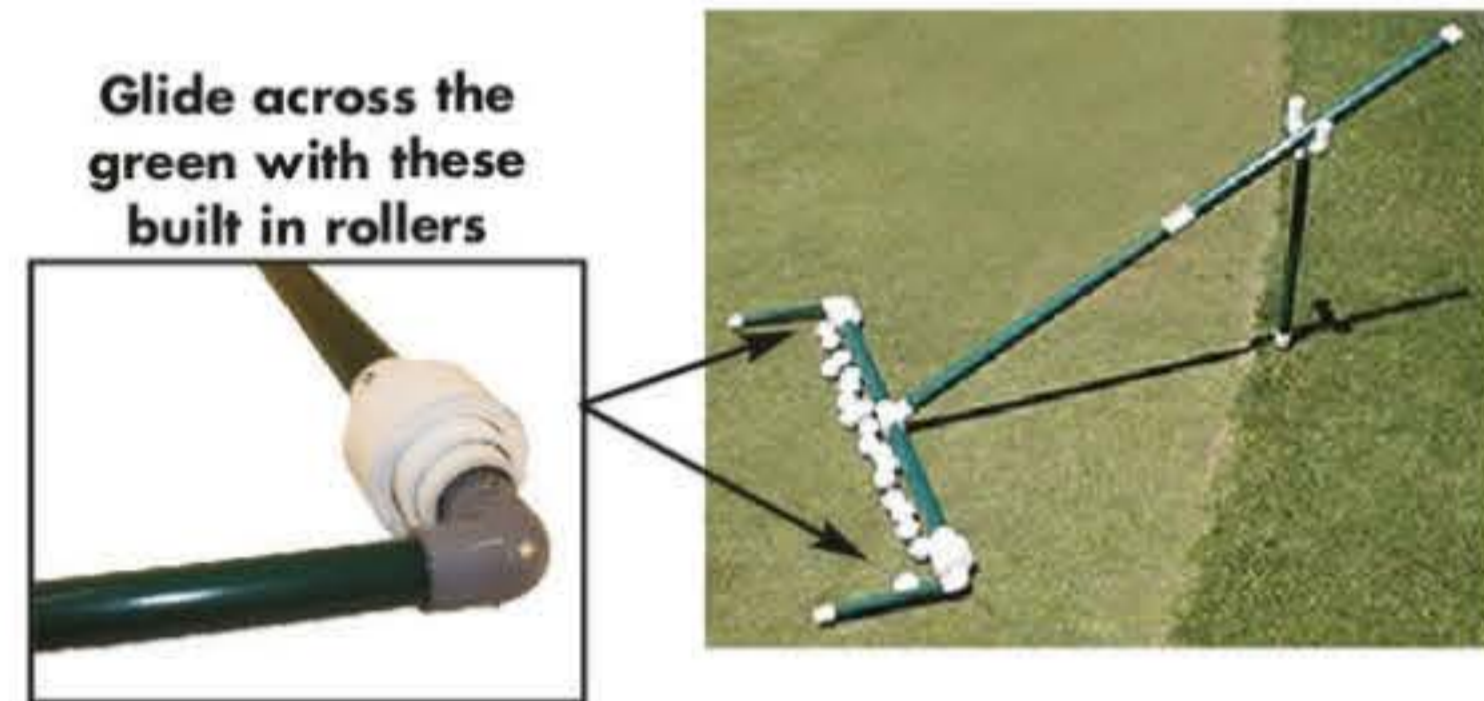

Scorpion Ball Pusher w/Rollers

- Rollers help this ball pusher glide across the green
- Constructed from durable PVC
- Comes with a sturdy PVC stand

HA-001 Ball Pusher w/stand **$179.00**