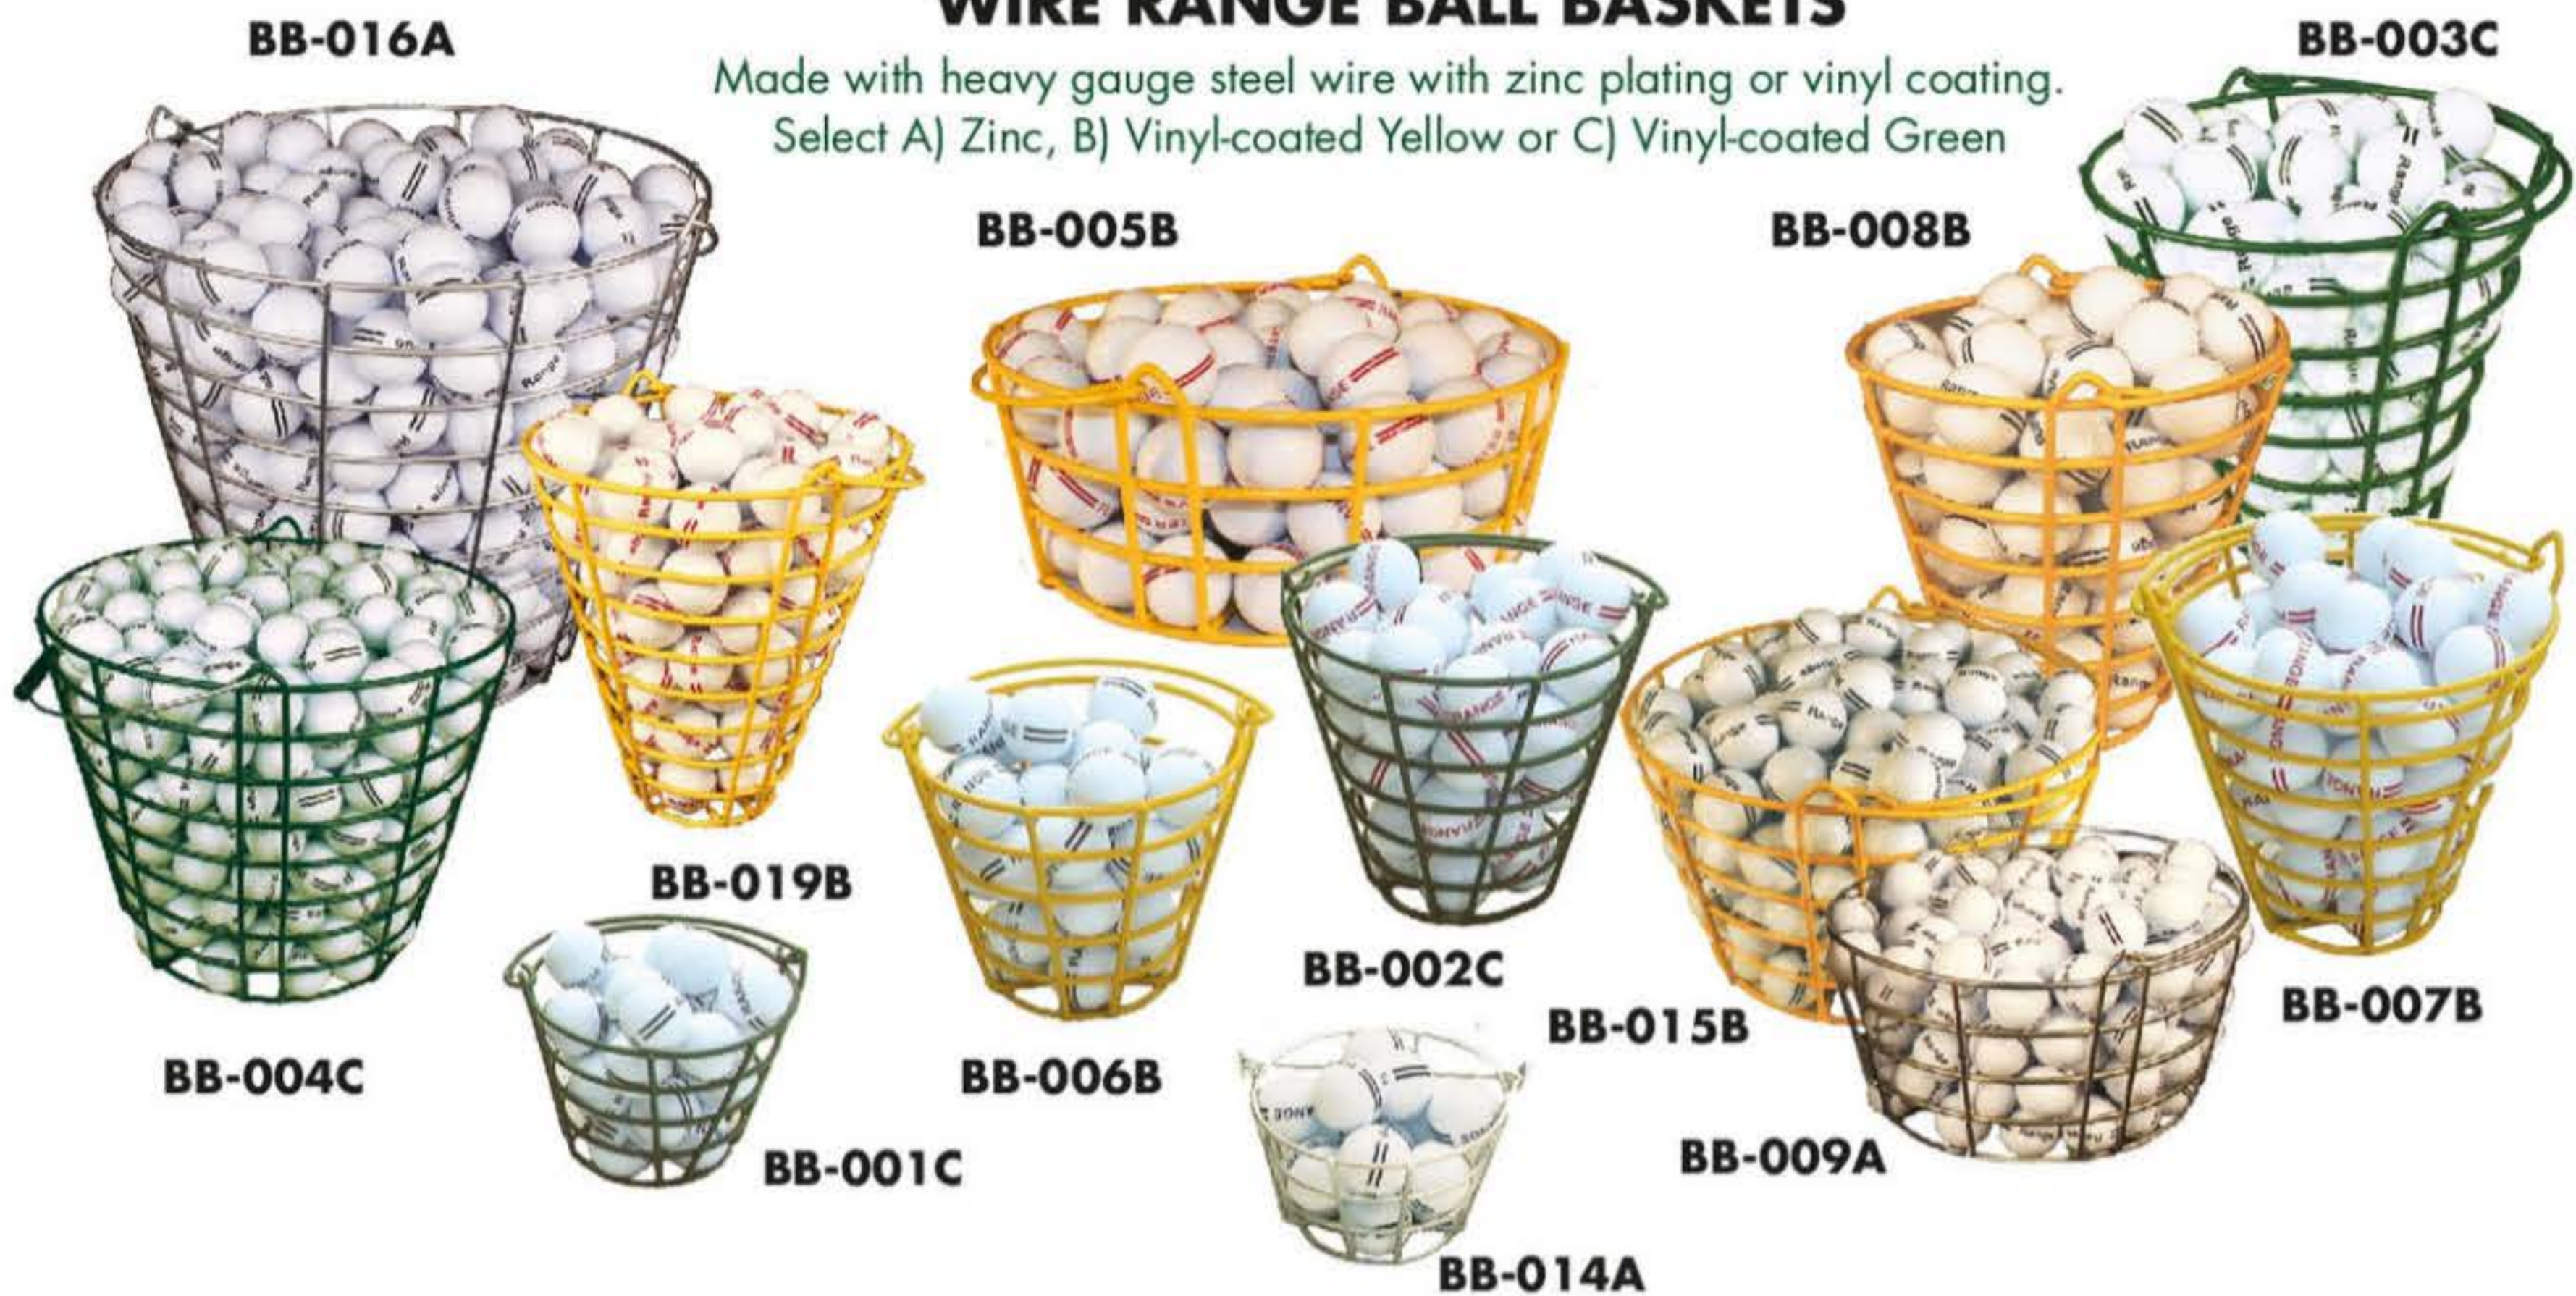

WIRE RANGE BALL BASKETS

Made with heavy gauge steel wire with zinc plating or vinyl coating. Select A) Zinc, B) Vinyl-coated Yellow or C) Vinyl-coated Green

WIRE RANGE BASKETS		A	B/C
Ball Capacity		Zinc	Vinyl
BB-014 A/B/C	15-20 (4 ring)	$9.99	$8.99
BB-001 A/B/C	25-30 (5 ring)	$10.99	$9.99
BB-006 A/B/C	35-40 (6 ring)	$14.99	$13.99
BB-002 A/B/C	45-50 (7 ring)	$14.99	$13.99
BB-007 A/B/C	55-60 (8 ring-8"H)	$15.99	$14.99
BB-008 A/B/C	65-70 (8 ring-8.5"H)	$15.99	$14.99
BB-003 A/B/C	80-85 (9 ring)	$15.99	$14.99
BB-019 A/B/C	85-95 (10 ring)	$18.99	$17.99
BB-005 A/B/C	95-105 (4 ring)	$20.99	$19.99
BB-009 A/B/C	145-155 (5 ring)	$20.99	$19.99
BB-015 A/B/C	175-200 (6 ring)	$23.99	$22.99
BB-004 A/B/C	300-325 (9 ring)	$26.99	$24.99
BB-016 A/B/C	400-425 (10 ring)	$29.99	$27.99

Our **RENTAL CLUBS** are constructed with a durable one-piece aluminum head and shaft. (Junior clubs have a 30" shaft)

- **R-D-M** Mens Right Driver Black **$62.95**
- **L-D-M** Mens Left Driver Black **$62.95**
- **R-D-L** Ladies Right Driver Blue **$62.95**
- **L-D-L** Ladies Left Driver Blue **$62.95**
- **R-D-JR** Junior Right Driver Black **$59.90**
- **L-D-JR** Junior Left Driver Blue **$59.90**

RANGE BALL CONTAINERS

RECYCLED PLASTIC WOOD RANGE BALL CRATE WITH STEEL TRAP DOOR

The angled interior will perfectly distribute balls out of the front of the crate. For transportation, the Range Crate features a steel trap door component to secure golf balls. Crates are stackable. Holds approx 300 balls. 18"W x 7 1/2"H x 12 5/8"D