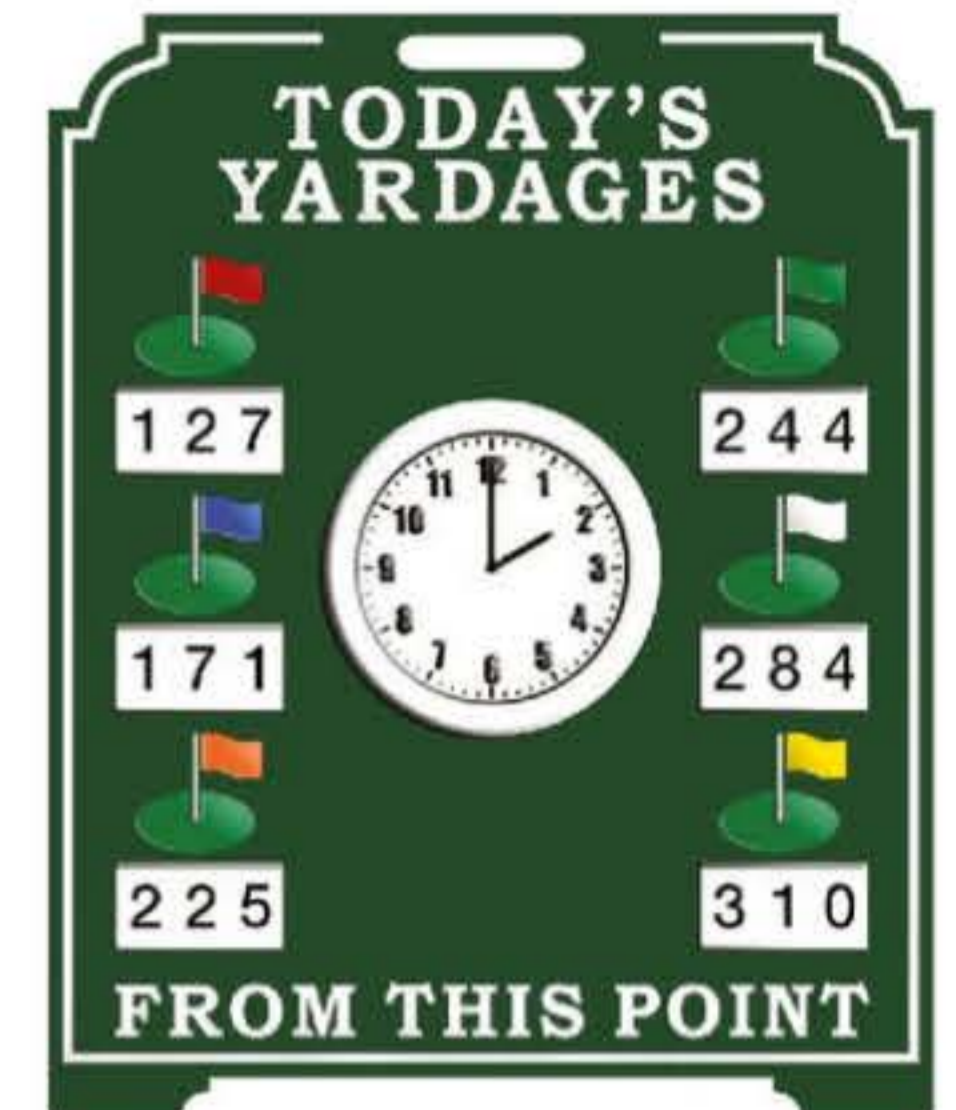

REPLACEMENT WATER RESISTANT CLOCKS

18" Clock automatically updates time and adjusts for Daylight Saving. Also measures temp and humidity.

(Batteries not included)

HA-508	White Trim 12"	$45.00
HA-428	Silver Trim 18"	$89.00

90 Day Warranty on All Clocks