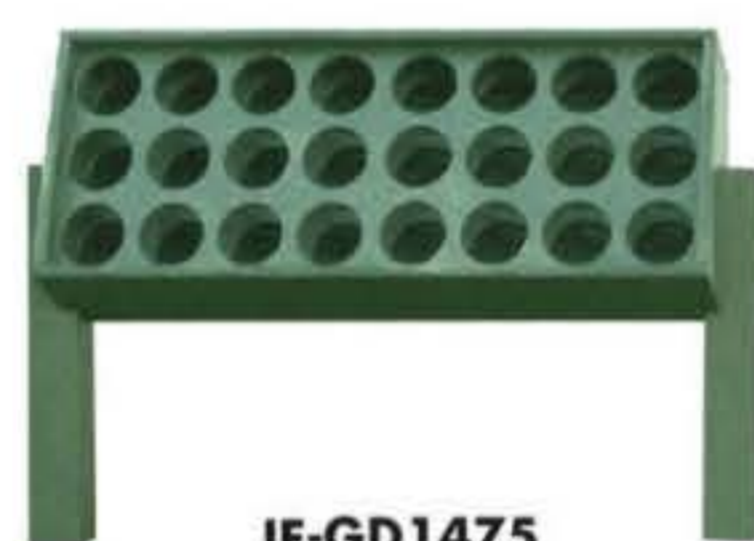

DIVOT BOTTLE RACKS

Holds standard size divot mix bottles in 4" diameter holes. Bottles not included. Heavy duty 4"x 4" legs. Please Specify color.

JF-GD1475