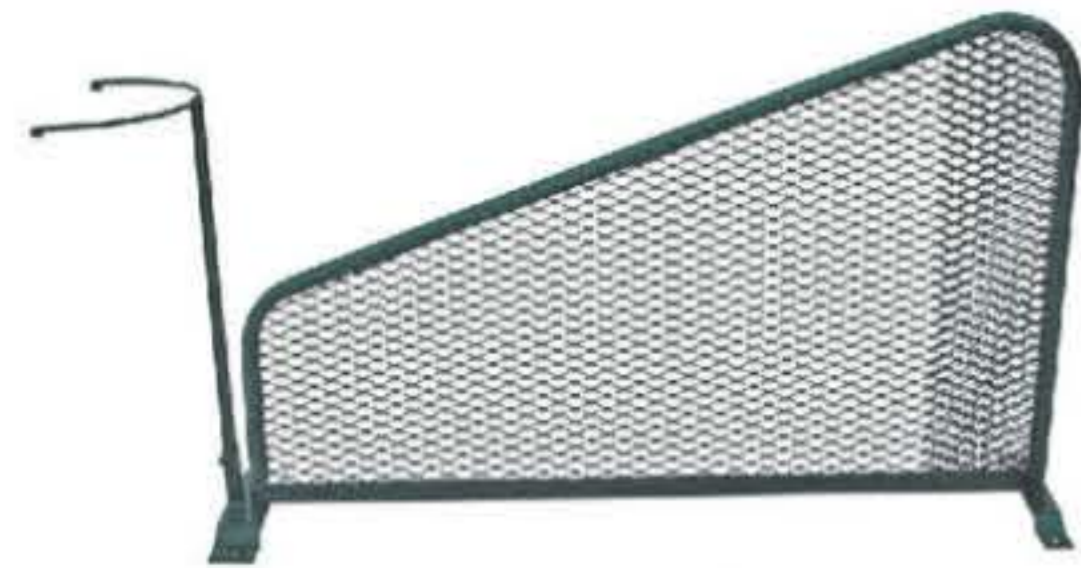

### Folding Bag Stand w/Optional Cupholders

Folding bag stand with cup holder options.

Please specify color when ordering

**JF-GBR107** With No Cup Holders **\$142.00**  
**JF-GBR108** With One Cup Holder **\$157.00**  
**JF-GBR109** With Two Cup Holders **\$175.00**

# TEE DIVIDERS/BAG DROP AREA RACKS

shown with optional bag stand

## Metal Tee Divider

Sloped 5' long tee divider with a Powder Coated Finish. Can be mounted in grass or on a cement tee line. (hardware not included). Constructed from 1" tubular steel with expanded metal mesh. 54"L x 34"H