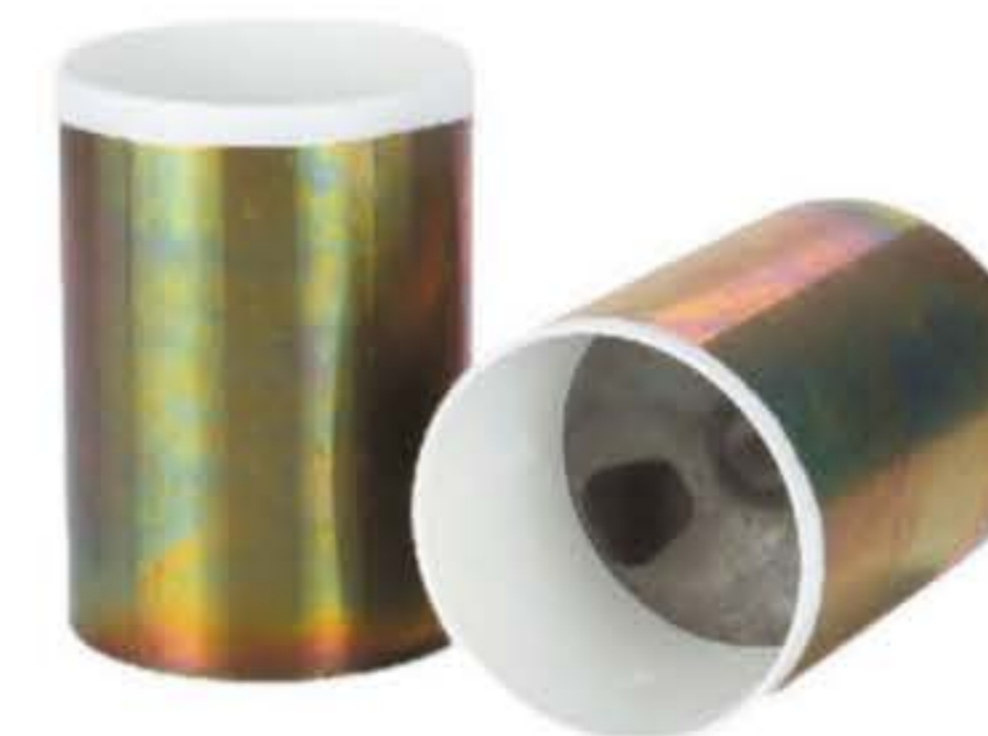

Zinc Cup

- Same characteristics as the aluminum model
- Molded in Zinc for improved strength and stability.
- Inside of cup is powdercoated White
- Meets all USGA regulations

6" high
PA-937 Zinc Cup **$52.00**